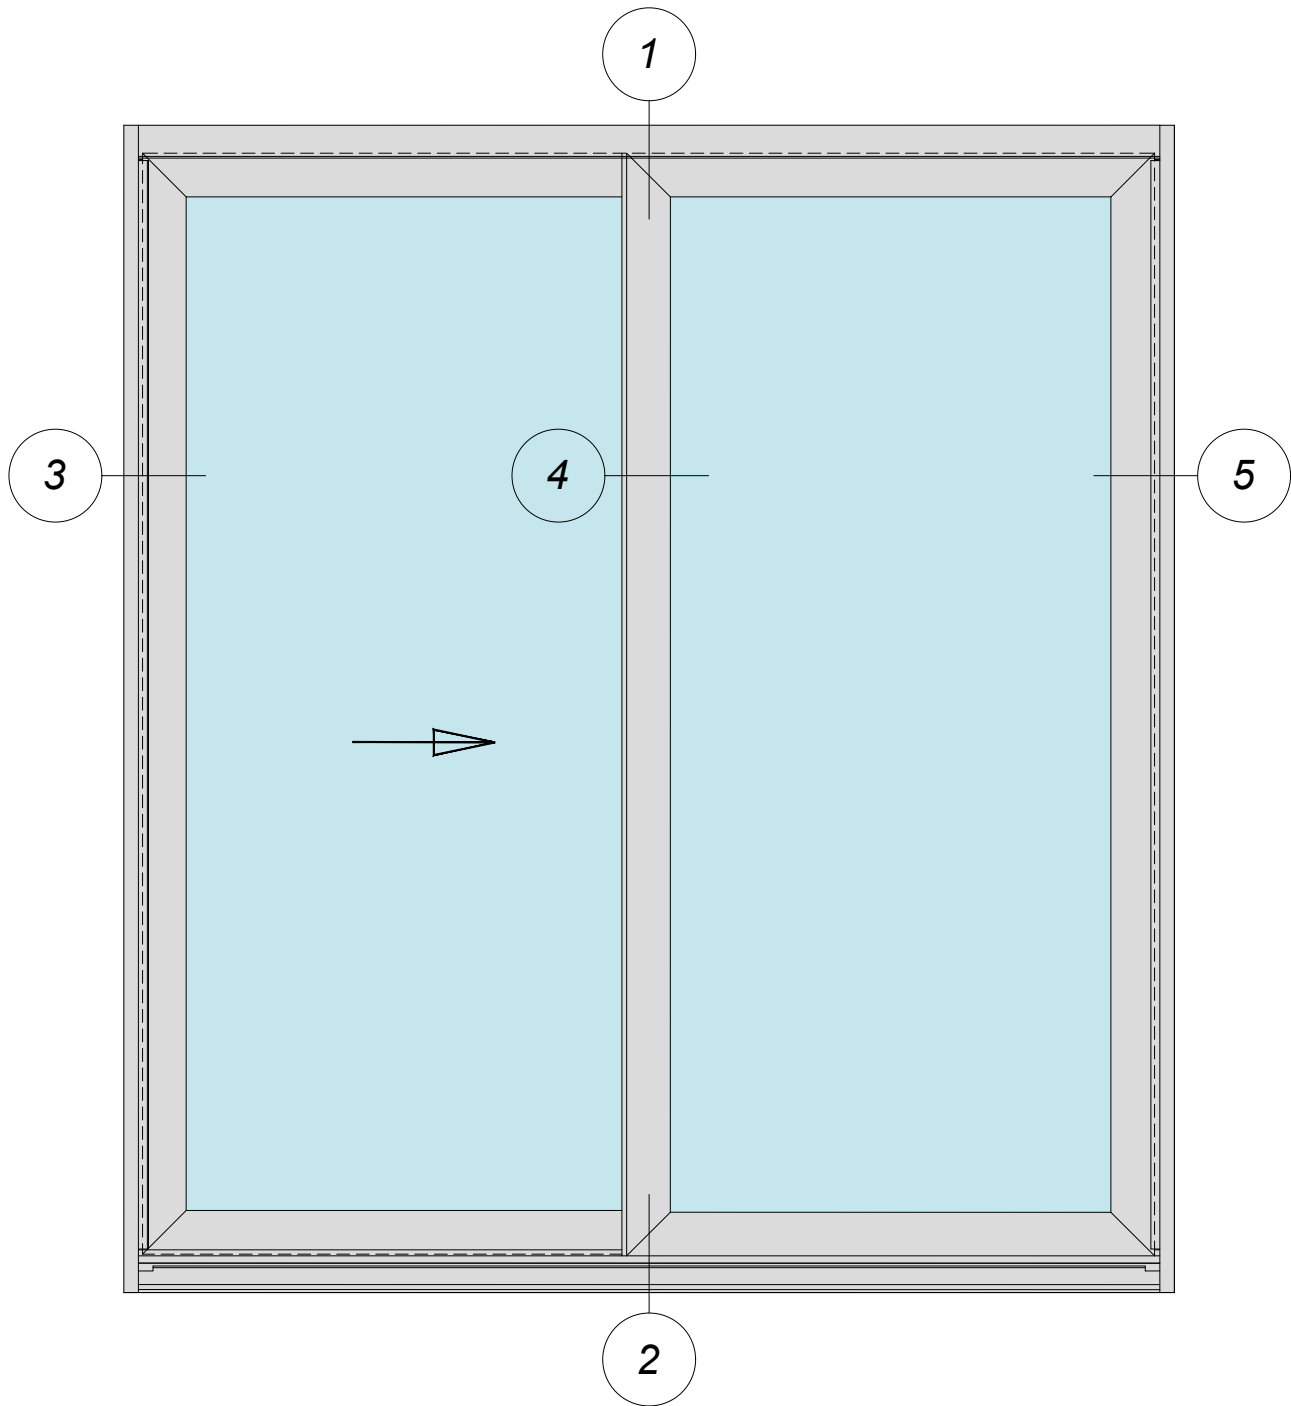

PATIO DOOR  
OUTSIDE ELEVATION

**PATIO DOOR**

Manufacturer: Regal Aluminum Windows and Railings

Series: ADS5000 Sliding

Name: ADS5000 Patio Door

Drawing reference: 01

Project: REGAL AD

Drawing Type: Category

PATIO DOOR  
HEAD & SILL DETAILS

VERTICAL  
SECTION

**PATIO DOOR**

Manufacturer: Regal Aluminum Windows and Railings

Series: ADS5000 Sliding

Name: ADS5000 Patio Door

Drawing reference: 02

Project: REGAL AD