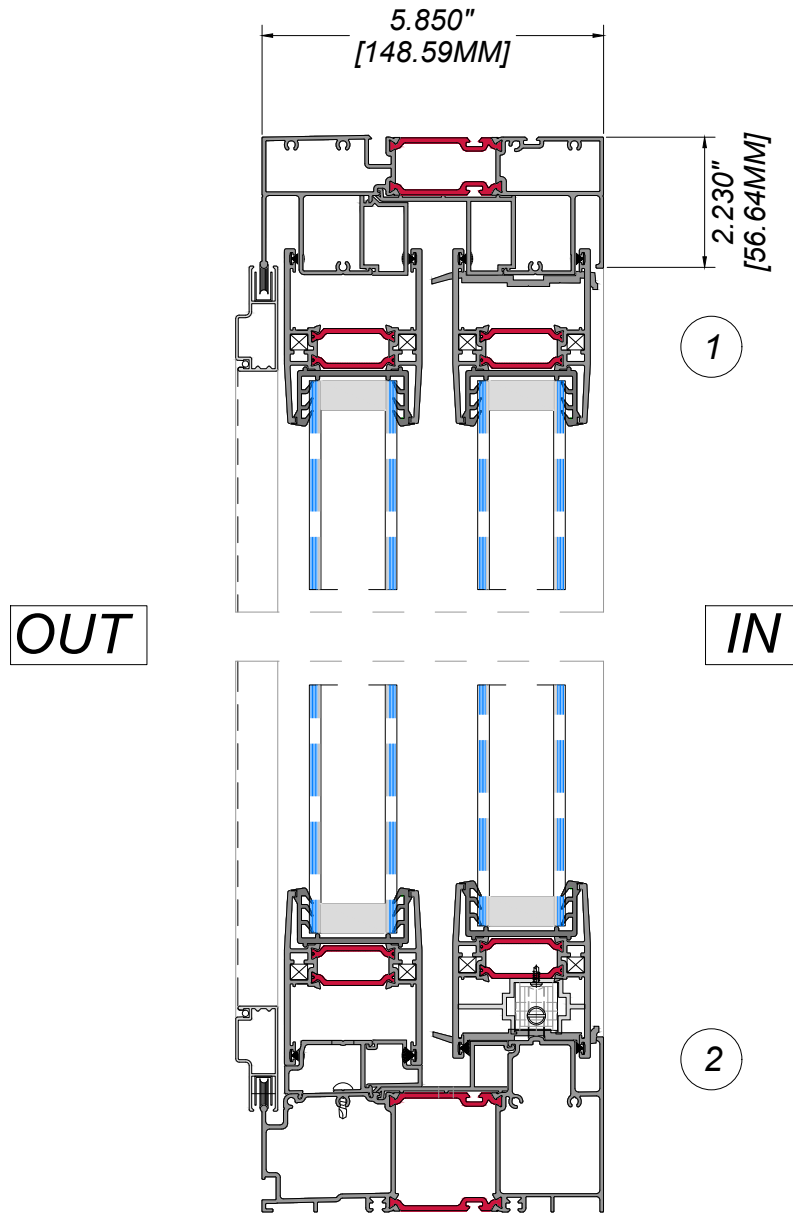

PATIO DOOR  
HEAD & SILL DETAILS

VERTICAL  
SECTION

**PATIO DOOR**

Manufacturer: Regal Aluminum Windows and Railings

Series: ADS5000 Sliding

Name: ADS5000 Patio Door

Drawing reference: 02

Project: REGAL AD