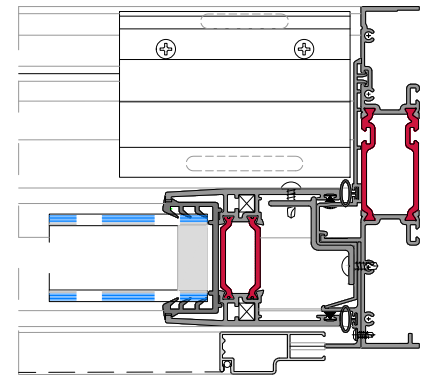

5

OUT

PATIO DOOR

Manufacturer: Regal Aluminum Windows and Railings

Series: ADS5000 Sliding

Name: ADS5000 Patio Door

Drawing reference: 03

Project: REGAL AD

Drawing Type: Category

Date: 26/11/2020

177 Drumlin Circle, Concord, ON L4K 3E7
T. 905-738-4375 • 1-800-732-3339

regalaluminum.com | sales@regalaluminum.com