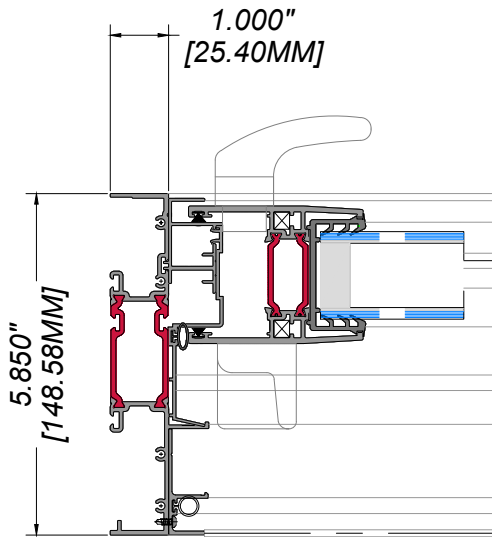

PATIO DOOR
JAMB DOOR DETAILS

HORIZONTAL
SECTION

3