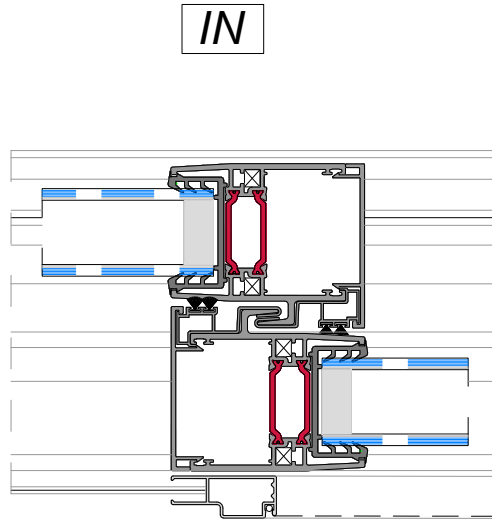

PATIO DOOR
JAMB DOOR DETAILS

HORIZONTAL
SECTION

3

4

5

OUT

PATIO DOOR

Manufacturer: Regal Aluminum Windows and Railings

Series: ADS5000 Sliding

Name: ADS5000 Patio Door

Drawing reference: 03

Project: REGAL AD

Drawing Type: Category

Date: 26/11/2020

177 Drumlin Circle, Concord, ON L4K 3E7
T. 905-738-4375 • 1-800-732-3339

regalaluminum.com | sales@regalaluminum.com