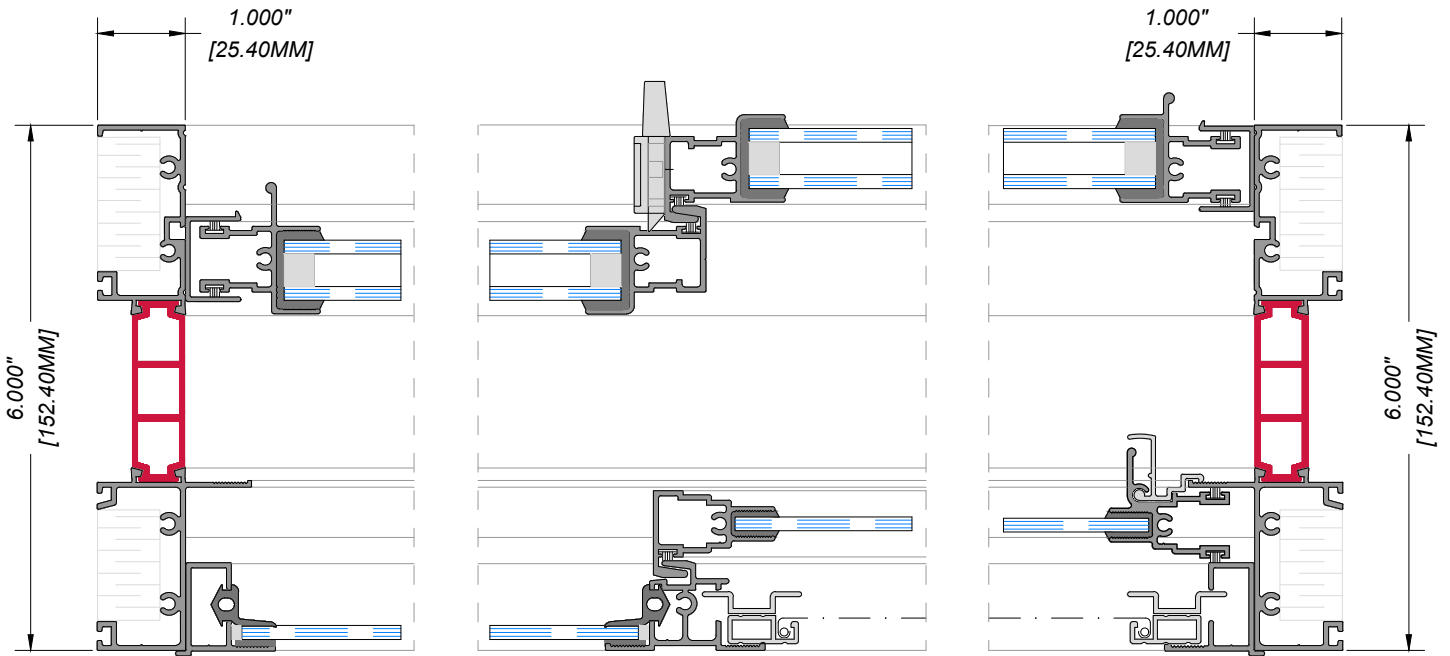

regalaluminum.com | sales@regalaluminum.com

6" SLIDER WINDOW

JAMB SLIDER WINDOW DETAILS

HORIZONTAL SECTION

IN

3

4

5