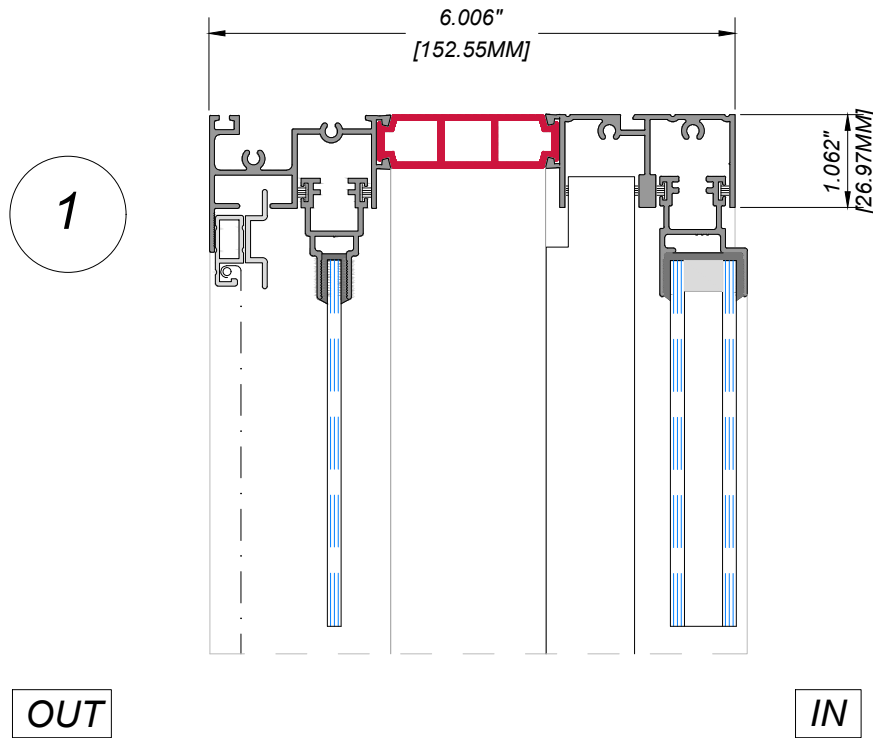

6" SLIDER WINDOW
HEAD & SILL DETAILS

VERTICAL
SECTION

6" SLIDER WINDOW DETAIL

Manufacturer: Regal Aluminum Windows and Railings

Series: AW-6000

Name: AW-6000 6 "B"

Drawing reference: 02

Project: REGAL AW

Drawing Type: Category

Date: 26/11/2020

177 Drumlin Circle, Concord, ON L4K 3E7
T. 905-738-4375 • 1-800-732-3339

regalaluminum.com | sales@regalaluminum.com