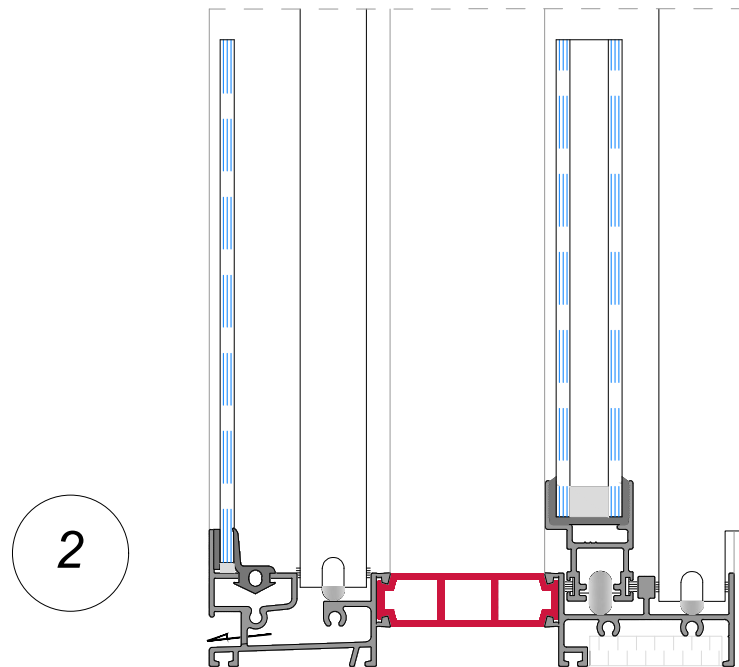

6" SLIDER WINDOW
HEAD & SILL DETAILS

VERTICAL
SECTION

6" SLIDER WINDOW DETAIL

Manufacturer: Regal Aluminum Windows and Railings

Series: AW-6000

Name: AW-6000 6 "B"

Drawing reference: 02

Project: REGAL AW

Drawing Type: Category

Date: 26/11/2020

177 Drumlin Circle, Concord, ON L4K 3E7
T. 905-738-4375 • 1-800-732-3339

regalaluminum.com | sales@regalaluminum.com