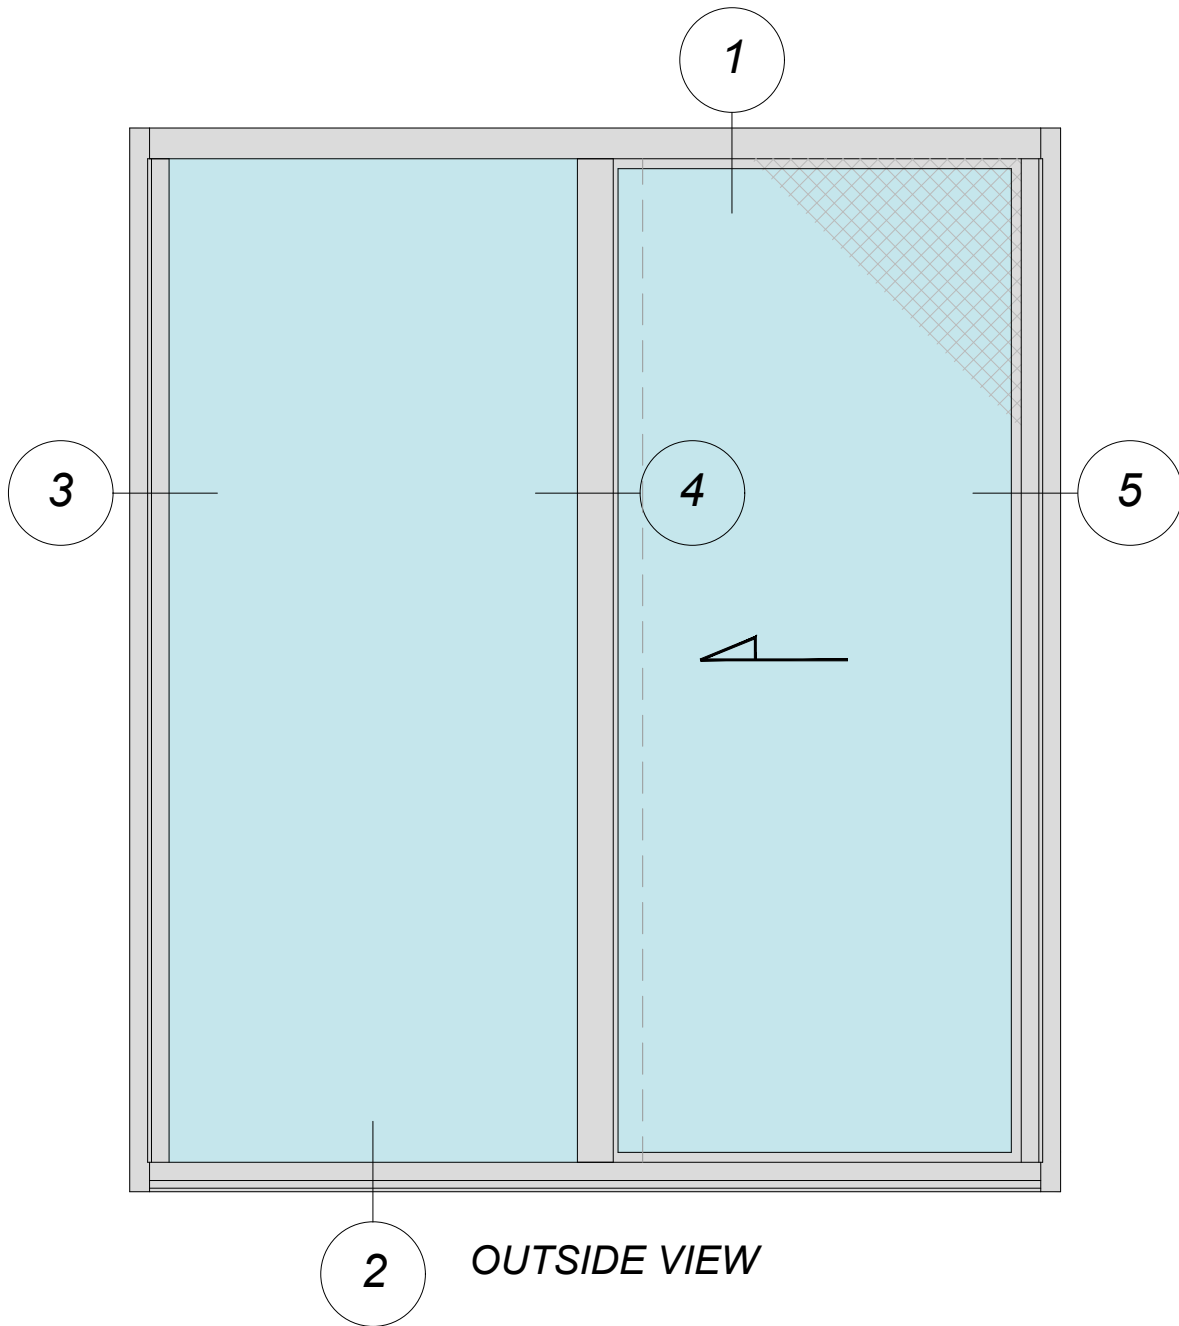

6" SLIDER WINDOW
OUTSIDE ELEVATION

6" SLIDER WINDOW DETAIL

Manufacturer: Regal Aluminum Windows and Railings

Series: AW-6000

Name: AW-6000 6 "B"

Drawing reference: 01

Project: REGAL AW

Drawing Type: Category