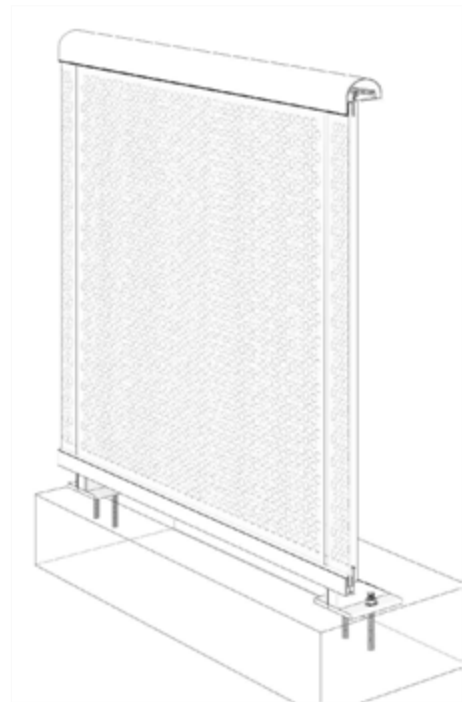

Notes:

1. Installation to be completed in accordance with manufacturer specifications.
2. Do not scale drawings.
3. Contractor notes: For product and company information visit Regalaluminum.com

1/4" PERFORATED PANEL RAILING RR-60A DETAIL

Manufacturer: Regal Aluminum Windows and Railings

Project: General

Regal Product Reference: RRPP0302

Drawing Type: Category

Drawing reference: RRPP0302

Date: 29/08/2020

REGAL

177 Drumlin Circle, Concord, ON L4K 3E7
T. 905-738-4375 • 1-800-732-3339

regalaluminum.com | sales@regalaluminum.com