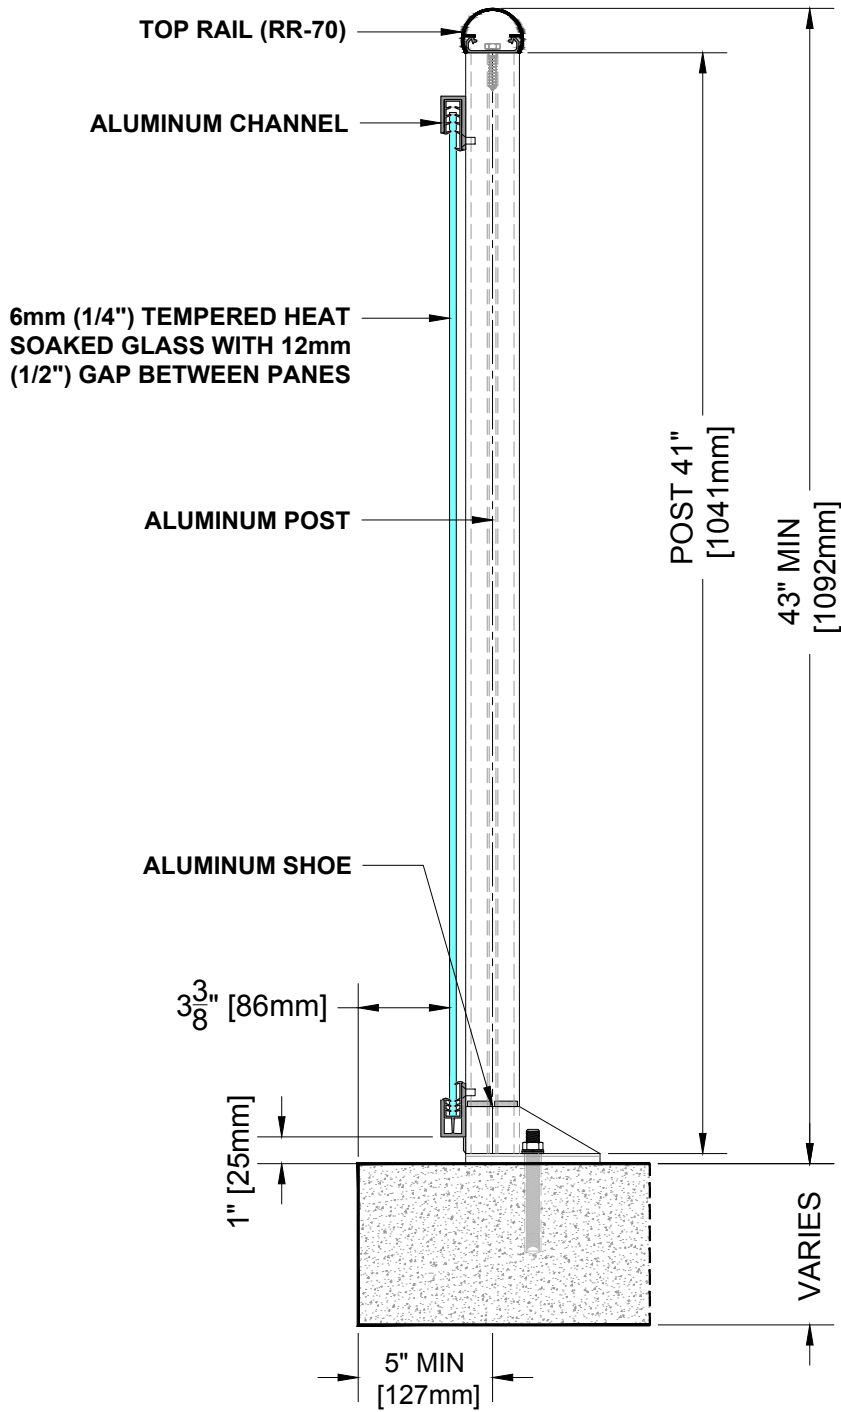

BALCONY RAILING SECTION