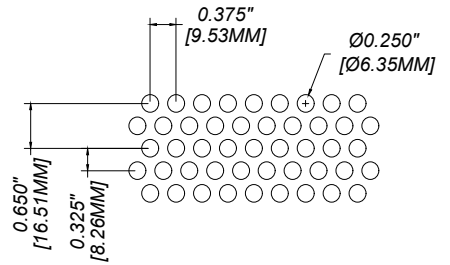

**RR-60A TOP RAIL**

**1/4" HOLE PATTERN**

**Notes:**

1. Installation to be completed in accordance with manufacturer specifications.
2. Do not scale drawings.
3. Contractor notes: For product and company information visit [Regalaluminum.com](http://Regalaluminum.com)