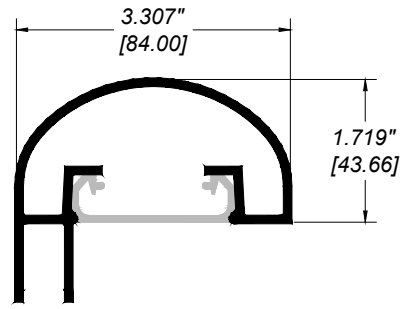

**RR-60A TOP RAIL**

**1/4" HOLE PATTERN**

**Notes:**

1. Installation to be completed in accordance with manufacturer specifications.
2. Do not scale drawings.
3. Contractor notes: For product and company information visit [Regalaluminum.com](http://Regalaluminum.com)