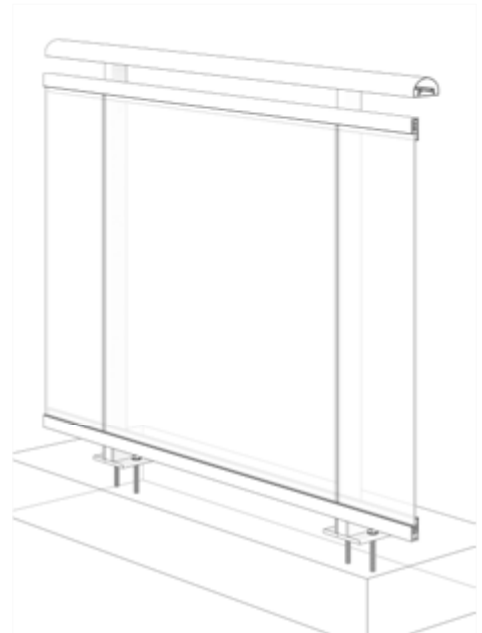

Notes:

1. Installation to be completed in accordance with manufacturer specifications.
2. Do not scale drawings.
3. Contractor notes: For product and company information visit Regalaluminum.com

GLASS RAILING RR-60 DETAIL

Manufacturer: Regal Aluminum Windows and Railings

Project: General

Regal Product Reference: RRF0301

Drawing Type: Category

Drawing reference: RRF0301

Date: 29/08/2020

REGAL

177 Drumlin Circle, Concord, ON L4K 3E7
T. 905-738-4375 • 1-800-732-3339

regalaluminum.com | sales@regalaluminum.com