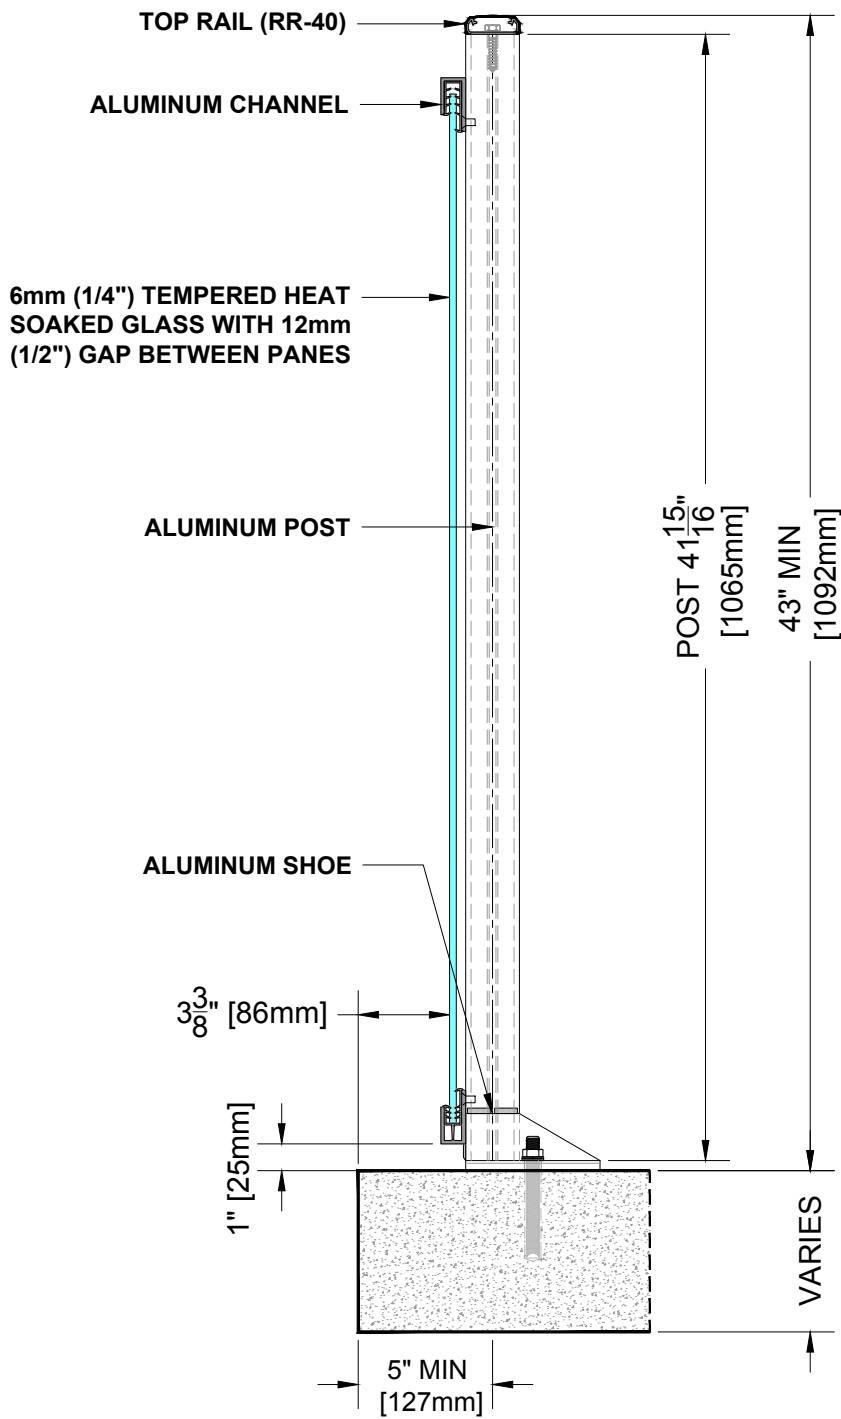

BALCONY RAILING SECTION