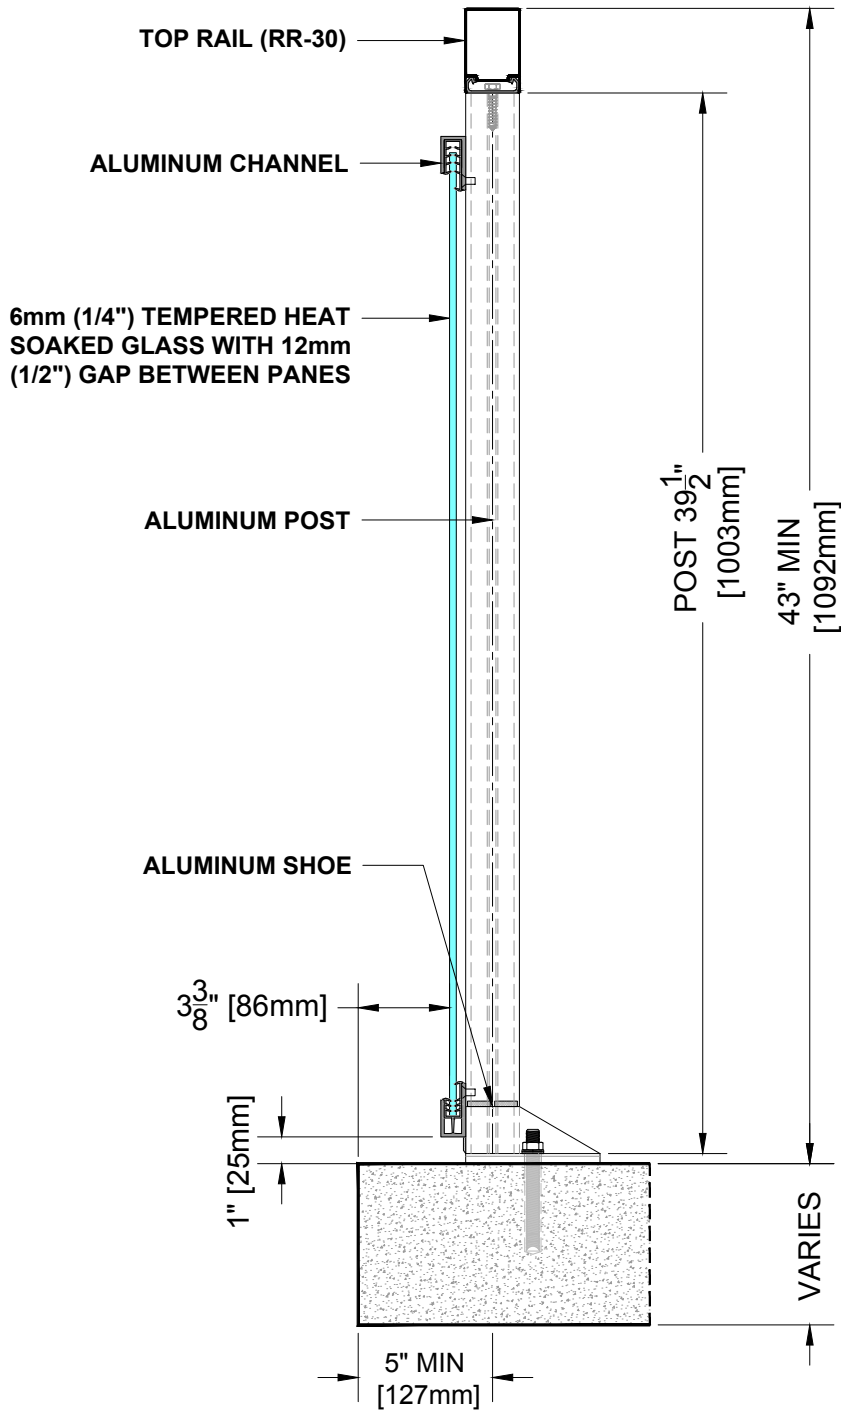

BALCONY RAILING SECTION