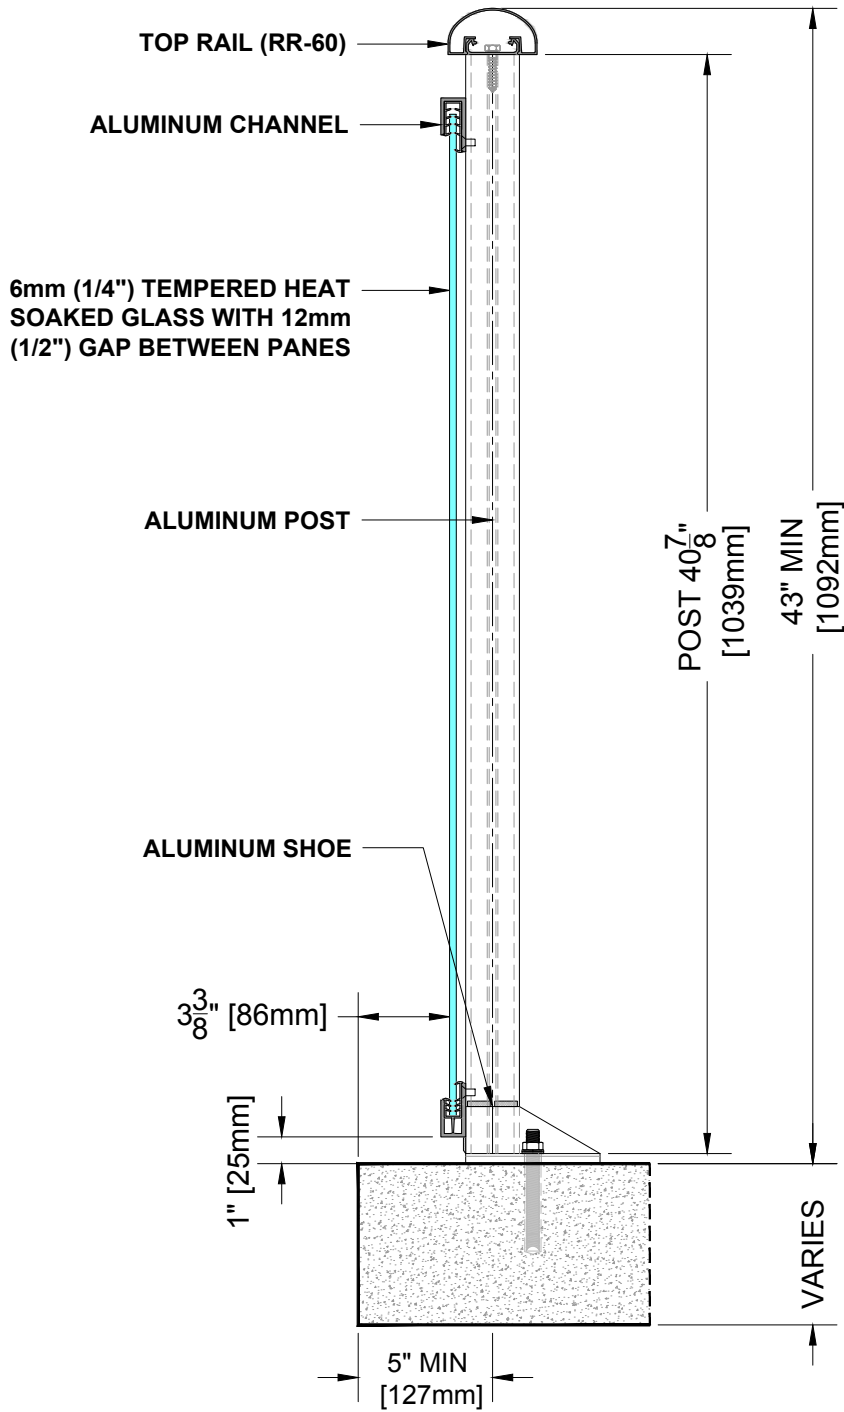

BALCONY RAILING SECTION