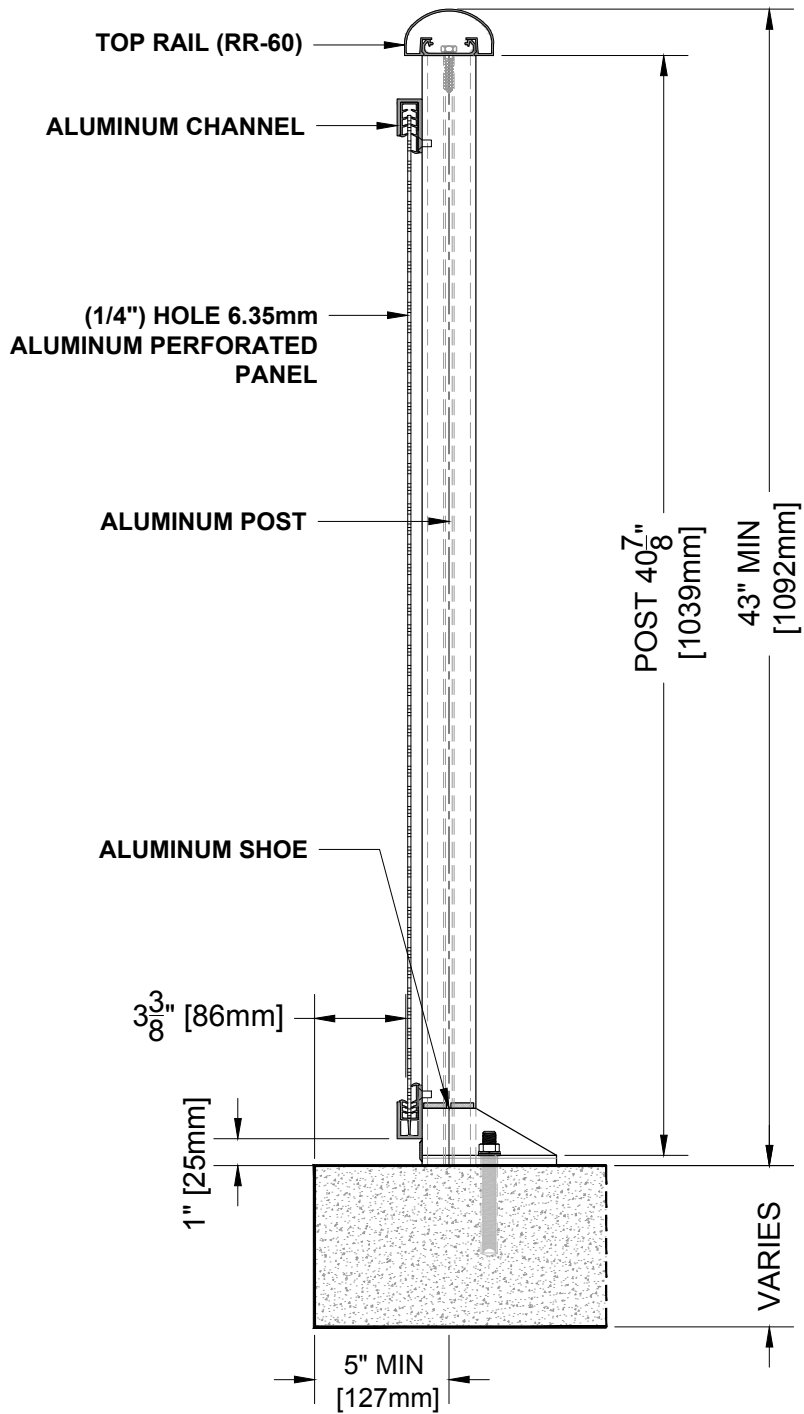

BALCONY RAILING SECTION