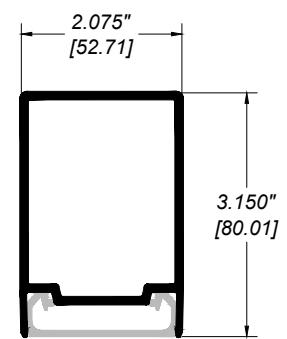

RR-30 TOP RAIL