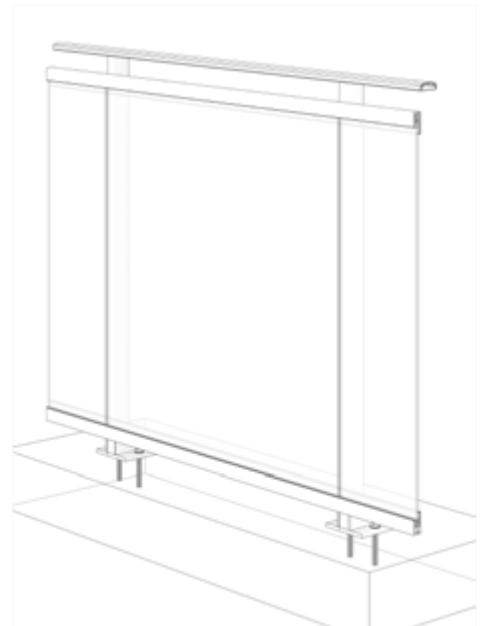

Notes:

1. Installation to be completed in accordance with manufacturer specifications.
2. Do not scale drawings.
3. Contractor notes: For product and company information visit Regalaluminum.com

GLASS RAILING RR-40 DETAIL

Manufacturer: Regal Aluminum Windows and Railings

Project: General

Regal Product Reference: RRF0303

Drawing Type: Category

Drawing reference: RRF0303

Date: 29/08/2020

REGAL

177 Drumlin Circle, Concord, ON L4K 3E7
T. 905-738-4375 • 1-800-732-3339

regalaluminum.com | sales@regalaluminum.com