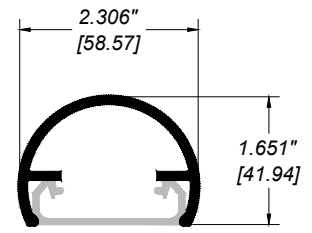

RR-70 TOP RAIL