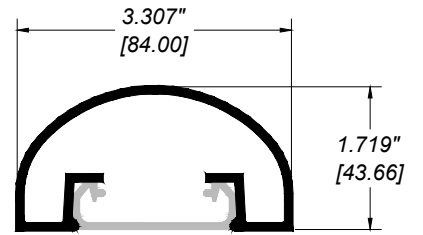

RR-60 TOP RAIL