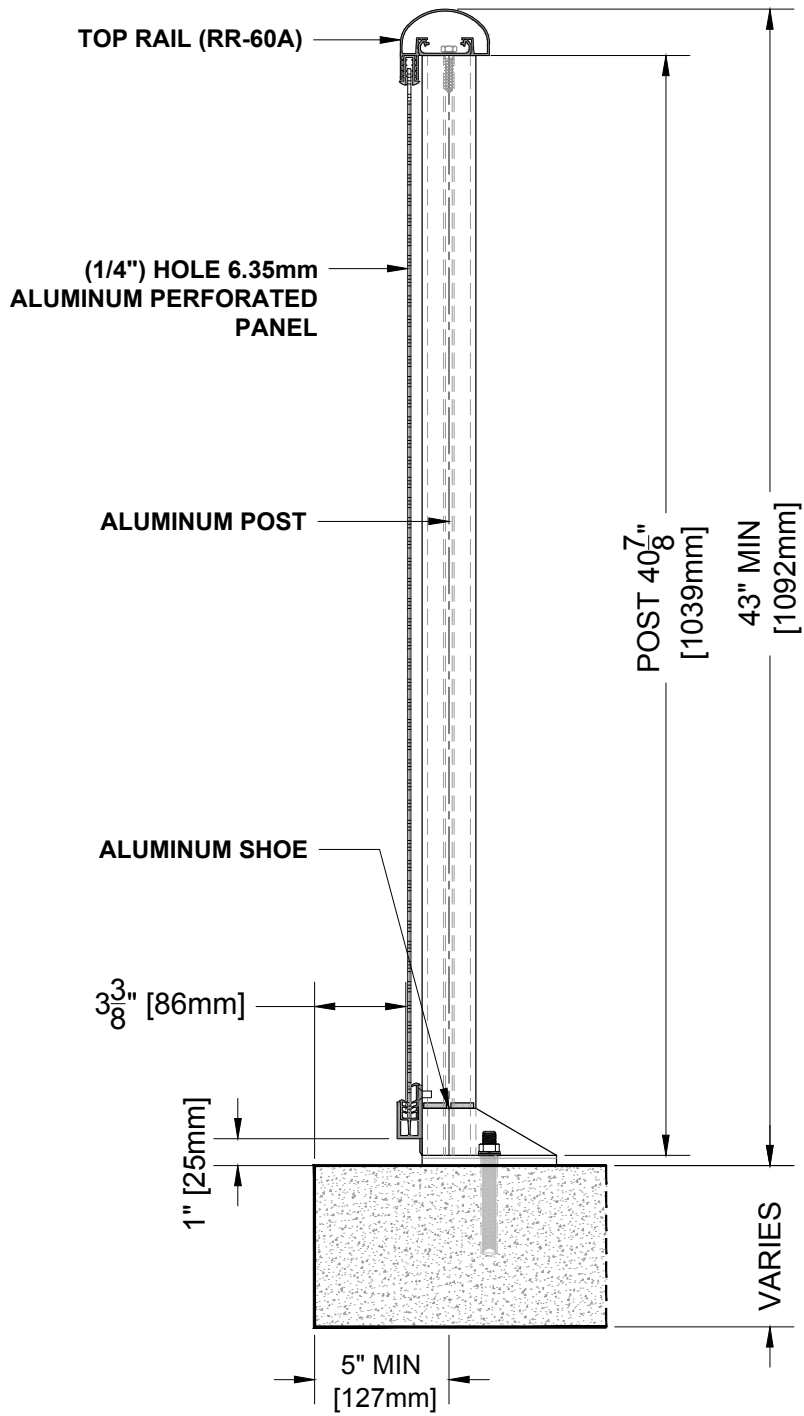

BALCONY RAILING SECTION