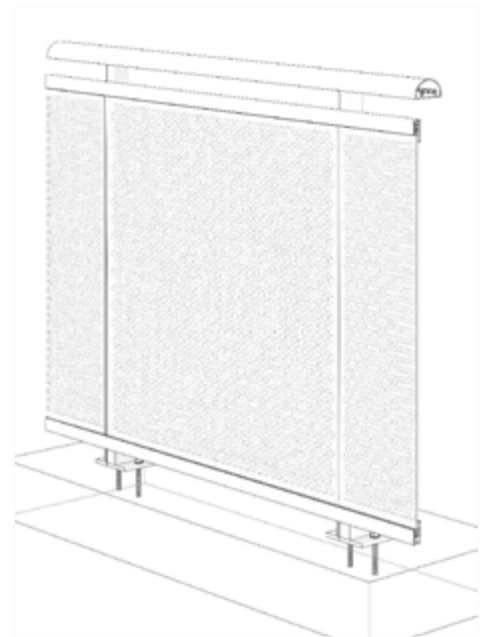

Notes:

1. Installation to be completed in accordance with manufacturer specifications.
2. Do not scale drawings.
3. Contractor notes: For product and company information visit Regalaluminum.com

1/4" PERFORATED PANEL RAILING RR-60 DETAIL

Manufacturer: Regal Aluminum Windows and Railings

Project: General

Regal Product Reference: RRPP0301

Drawing Type: Category

Drawing reference: RRPP0301

Date: 29/08/2020

REGAL

177 Drumlin Circle, Concord, ON L4K 3E7
T. 905-738-4375 • 1-800-732-3339

regalaluminum.com | sales@regalaluminum.com