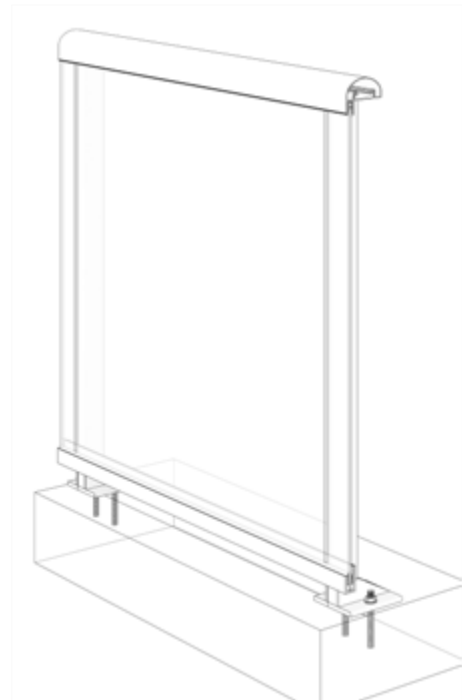

Notes:

1. Installation to be completed in accordance with manufacturer specifications.
2. Do not scale drawings.
3. Contractor notes: For product and company information visit Regalaluminum.com

GLASS RAILING RR-60A DETAIL

Manufacturer: Regal Aluminum Windows and Railings

Project: General

Regal Product Reference: RRF0302

Drawing Type: Category

Drawing reference: RRF0302

Date: 29/08/2020

REGAL

177 Drumlin Circle, Concord, ON L4K 3E7
T. 905-738-4375 • 1-800-732-3339

regalaluminum.com | sales@regalaluminum.com