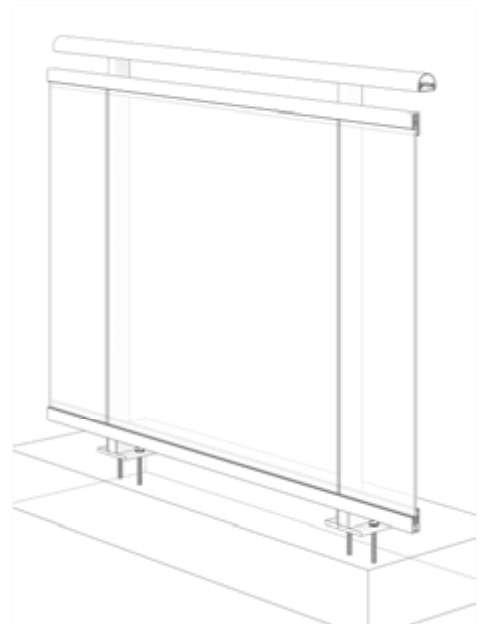

Notes:

1. Installation to be completed in accordance with manufacturer specifications.
2. Do not scale drawings.
3. Contractor notes: For product and company information visit Regalaluminum.com

GLASS RAILING RR-70 DETAIL

Manufacturer: Regal Aluminum Windows and Railings

Project: General

Regal Product Reference: RRF0307

Drawing Type: Category

Drawing reference: RRF0307

Date: 29/08/2020

REGAL

177 Drumlin Circle, Concord, ON L4K 3E7
T. 905-738-4375 • 1-800-732-3339

regalaluminum.com | sales@regalaluminum.com