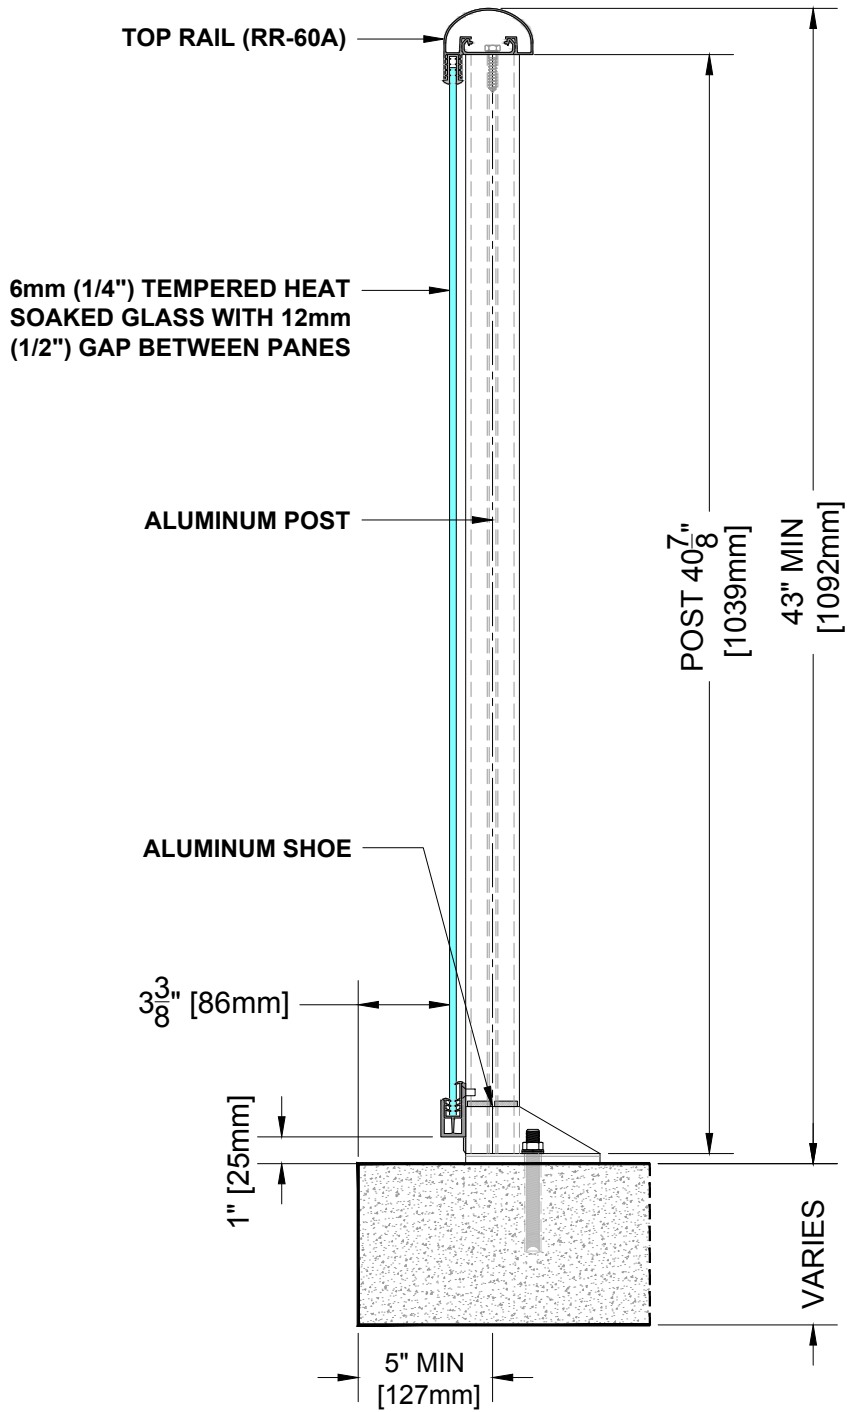

BALCONY RAILING SECTION