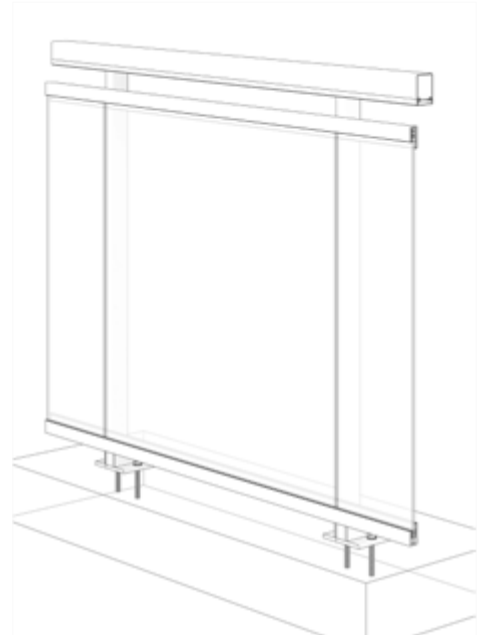

Notes:

1. Installation to be completed in accordance with manufacturer specifications.
2. Do not scale drawings.
3. Contractor notes: For product and company information visit Regalaluminum.com

GLASS RAILING RR-30 DETAIL

Manufacturer: Regal Aluminum Windows and Railings	
Project: General	
Regal Product Reference: RRF0306	Drawing Type: Category
Drawing reference: RRF0306	Date: 29/08/2020

REGAL

177 Drumlin Circle, Concord, ON L4K 3E7
T. 905-738-4375 • 1-800-732-3339

regalaluminum.com | sales@regalaluminum.com