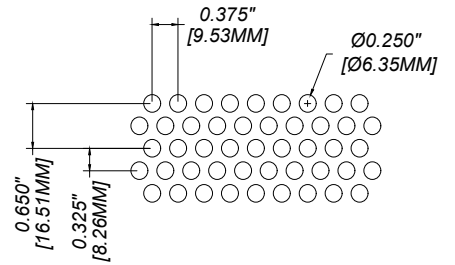

**RR-60 TOP RAIL**

**1/4" HOLE PATTERN**

**Notes:**

1. Installation to be completed in accordance with manufacturer specifications.
2. Do not scale drawings.
3. Contractor notes: For product and company information visit [Regalaluminum.com](http://Regalaluminum.com)