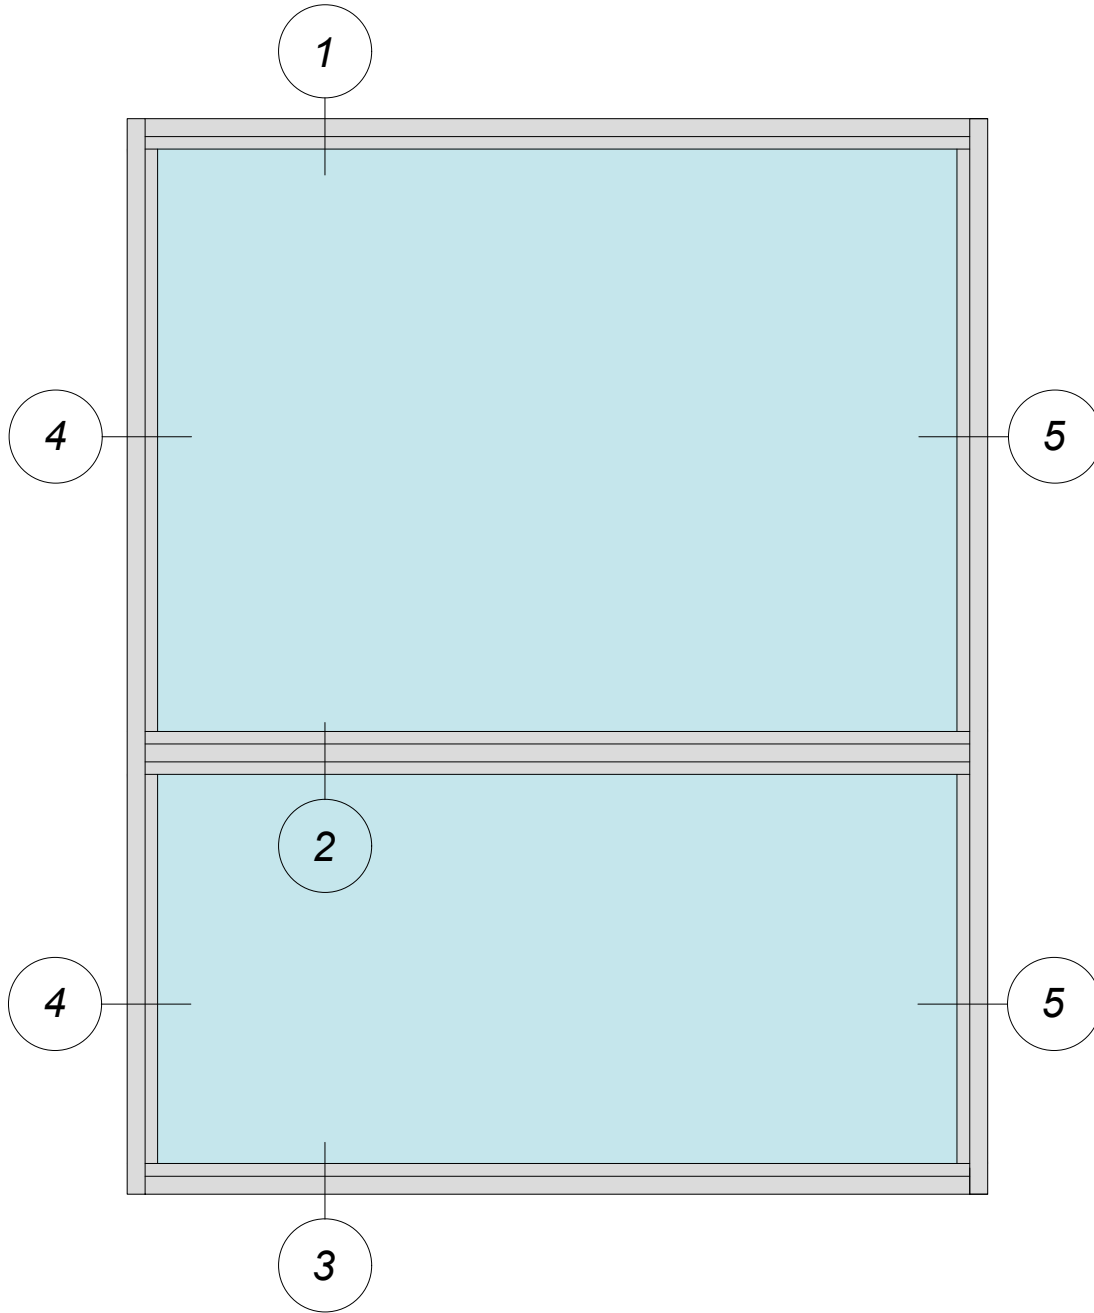

4 1/2" FIX WINDOW HORIZONTAL SPLIT WITH 1" MULLION  
 OUTSIDE ELEVATION

4 1/2" FIX WINDOW VERTICAL SPLIT WITH 1" MULLION

Manufacturer: Regal Aluminum Windows and Railings

Series: AW-4500

Name: AW-3000 4 1/2 "AM1"

VERTICAL  
 SECTION

4 1/2" FIX WINDOW VERTICAL SPLIT WITH 1" MULLION

Manufacturer: Regal Aluminum Windows and Railings

Series: AW-4500

Project: REGAL AW

Name: AW-3000 4 1/2 "AM1"

Drawing Type: Category

Drawing reference: 02

HORIZONTAL  
 SECTION

4 1/2" FIX WINDOW VERTICAL SPLIT WITH 1" MULLION

Manufacturer: Regal Aluminum Windows and Railings

Series: AW-4500

Name: AW-3000 4 1/2 "AM1"

Drawing reference: 03

Project: REGAL AW

Drawing Type: Category