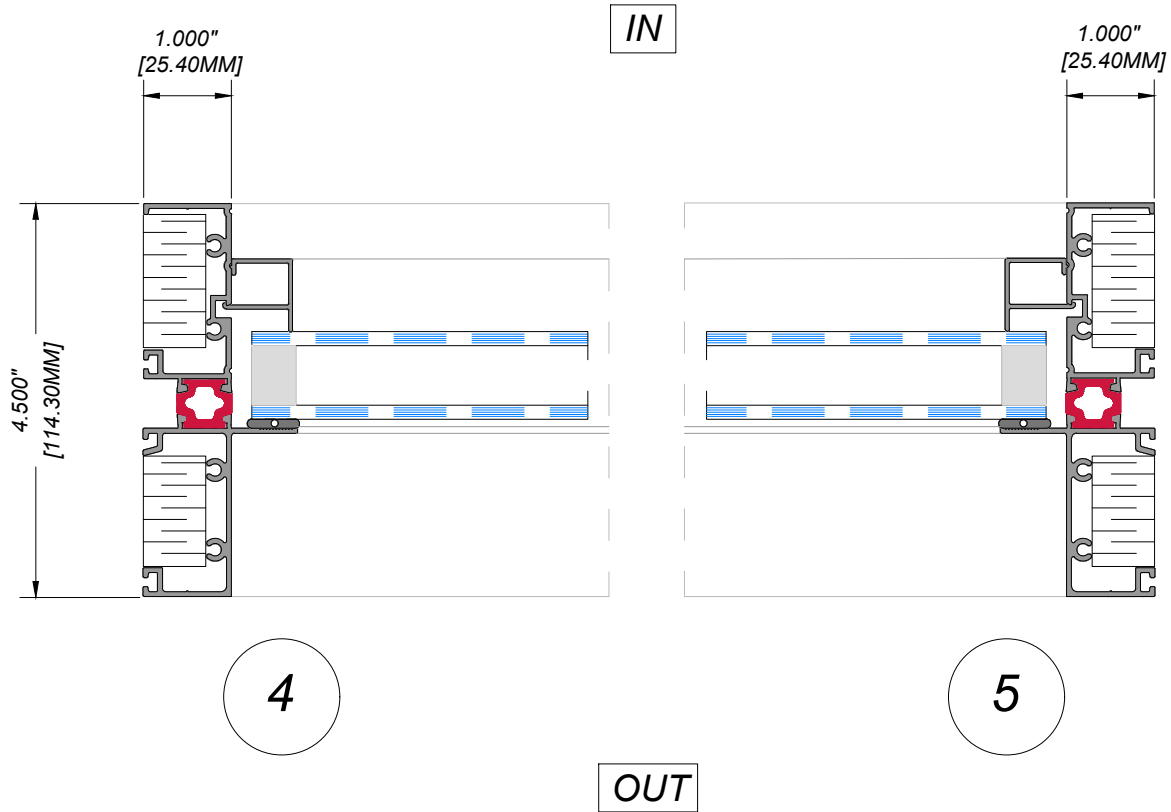

HORIZONTAL  
 SECTION

4 1/2" FIX WINDOW VERTICAL SPLIT WITH 1" MULLION

Manufacturer: Regal Aluminum Windows and Railings

Series: AW-4500

Name: AW-3000 4 1/2 "AM1"

Drawing reference: 03

Project: REGAL AW

Drawing Type: Category