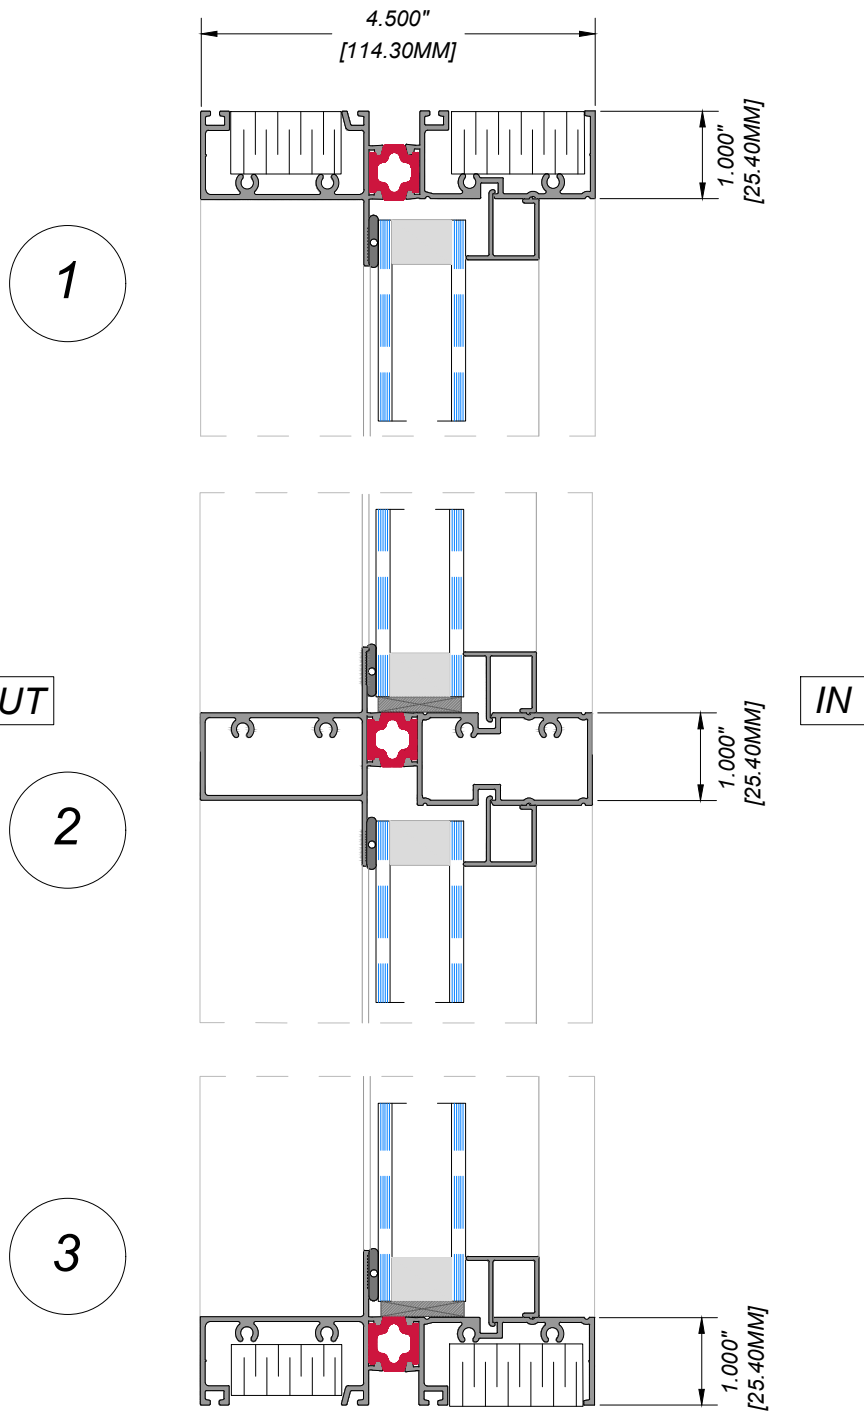

4 1/2" FIX WINDOW HORIZONTAL SPLIT WITH 1" MULLION  
 OUTSIDE ELEVATION

4 1/2" FIX WINDOW VERTICAL SPLIT WITH 1" MULLION

Manufacturer: Regal Aluminum Windows and Railings

Series: AW-4500

Name: AW-3000 4 1/2 "AM1"

Drawing reference: 01

Project: REGAL AW

Drawing Type: Category

Date: 26/11/2020

177 Drumlin Circle, Concord, ON L4K 3E7  
 T. 905-738-4375 • 1-800-732-3339

regalaluminum.com | sales@regalaluminum.com

4 1/2" FIX WINDOW HORIZONTAL SPLIT WITH 1" MULLION  
 HEAD, MULLION & SILL DETAILS

VERTICAL  
 SECTION

4 1/2" FIX WINDOW VERTICAL SPLIT WITH 1" MULLION

Manufacturer: Regal Aluminum Windows and Railings

Series: AW-4500

Project: REGAL AW

Name: AW-3000 4 1/2 "AM1"

Drawing Type: Category

Drawing reference: 02