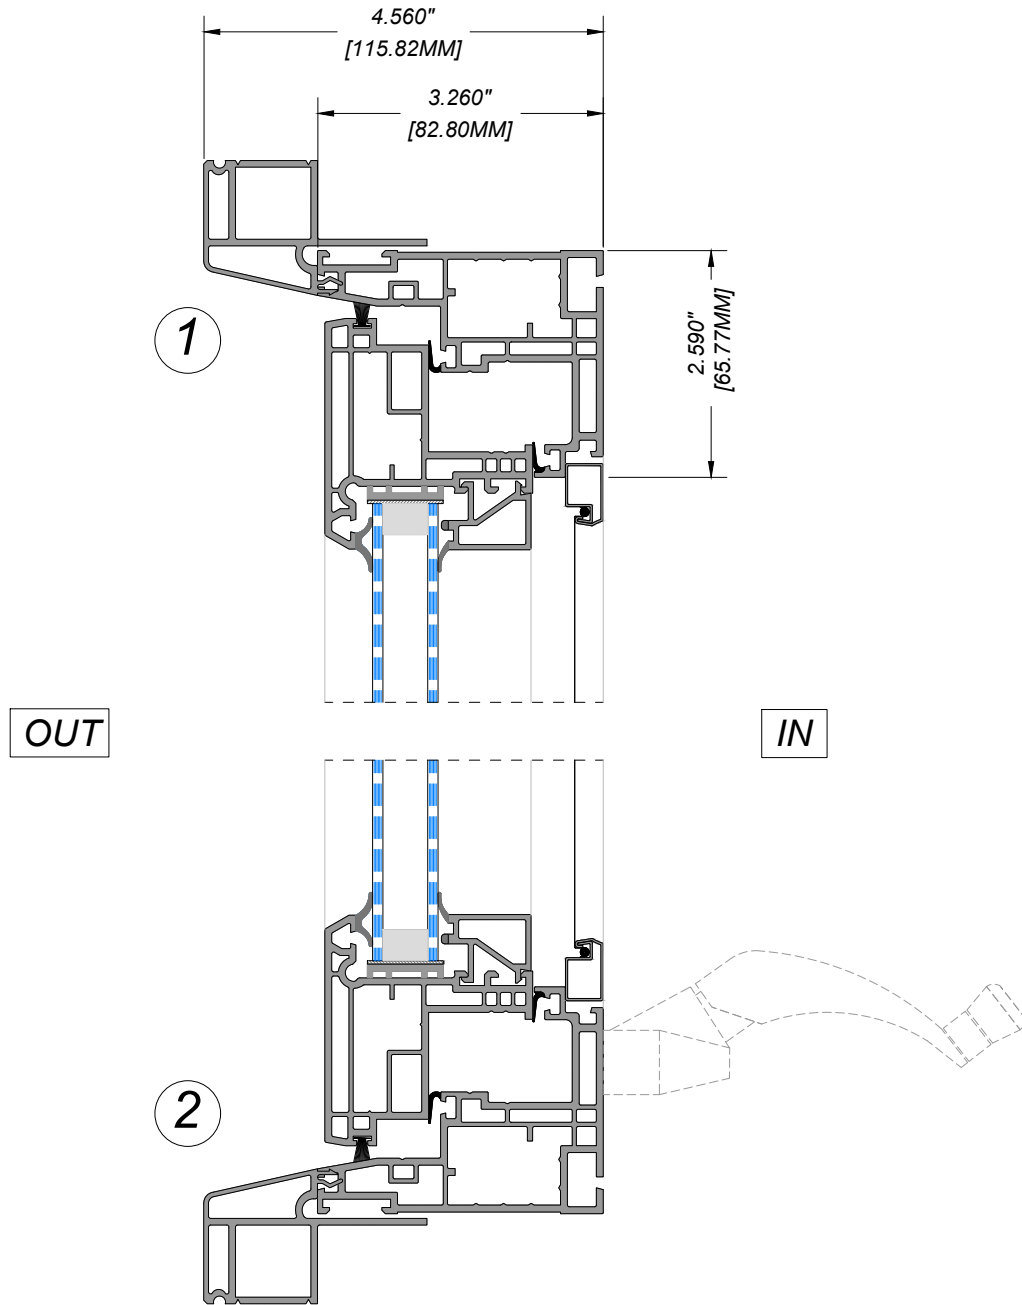

HEAD & SILL DETAILS

VERTICAL
SECTION

A-SERIES SINGLE AWNING WINDOW

Manufacturer: Regal Aluminum Windows and Railings

Series: VW-7000-CONTEMPORARY

Name: VW-7000 Single Awning-CON

Drawing reference: 02

Project: REGAL VW