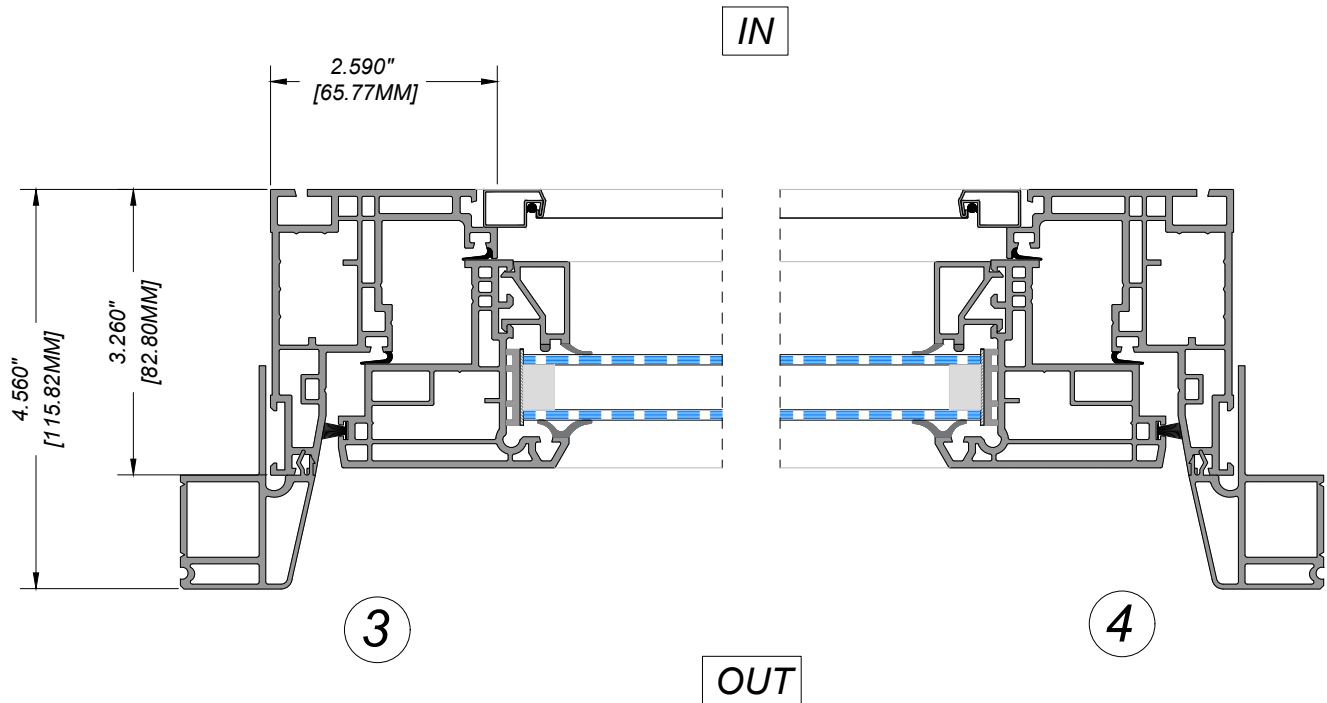

A-SERIES SINGLE AWNING WINDOW-CONTEMPORARY

JAMB AWNING WINDOW DETAILS

HORIZONTAL
SECTION

A-SERIES SINGLE AWNING WINDOW

Manufacturer: Regal Aluminum Windows and Railings

Series: VW-7000-CONTEMPORARY

Name: VW-7000 Single Awning-CON

Drawing reference: 03

Project: REGAL VW

Drawing Type: Category

Date: 26/11/2020

177 Drumlin Circle, Concord, ON L4K 3E7
T. 905-738-4375 • 1-800-732-3339

regalaluminum.com | sales@regalaluminum.com