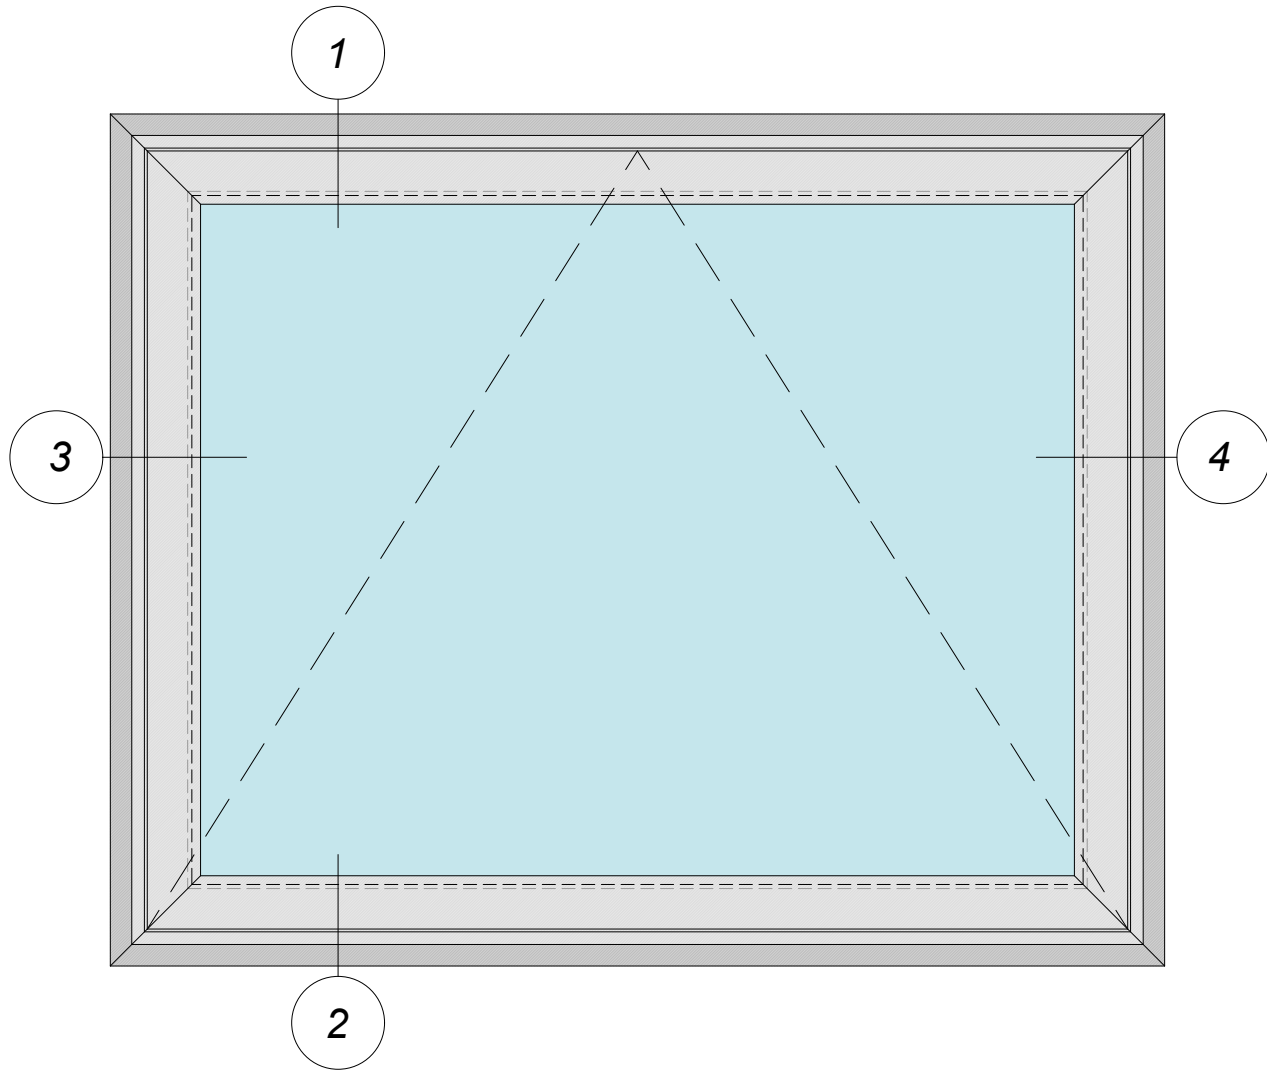

A-SERIES SINGLE AWNING WINDOW-CONTEMPORARY
OUTSIDE ELEVATION

A-SERIES SINGLE AWNING WINDOW

Manufacturer: Regal Aluminum Windows and Railings

Series: VW-7000-CONTEMPORARY

Name: VW-7000 Single Awning-CON

Drawing reference: 01