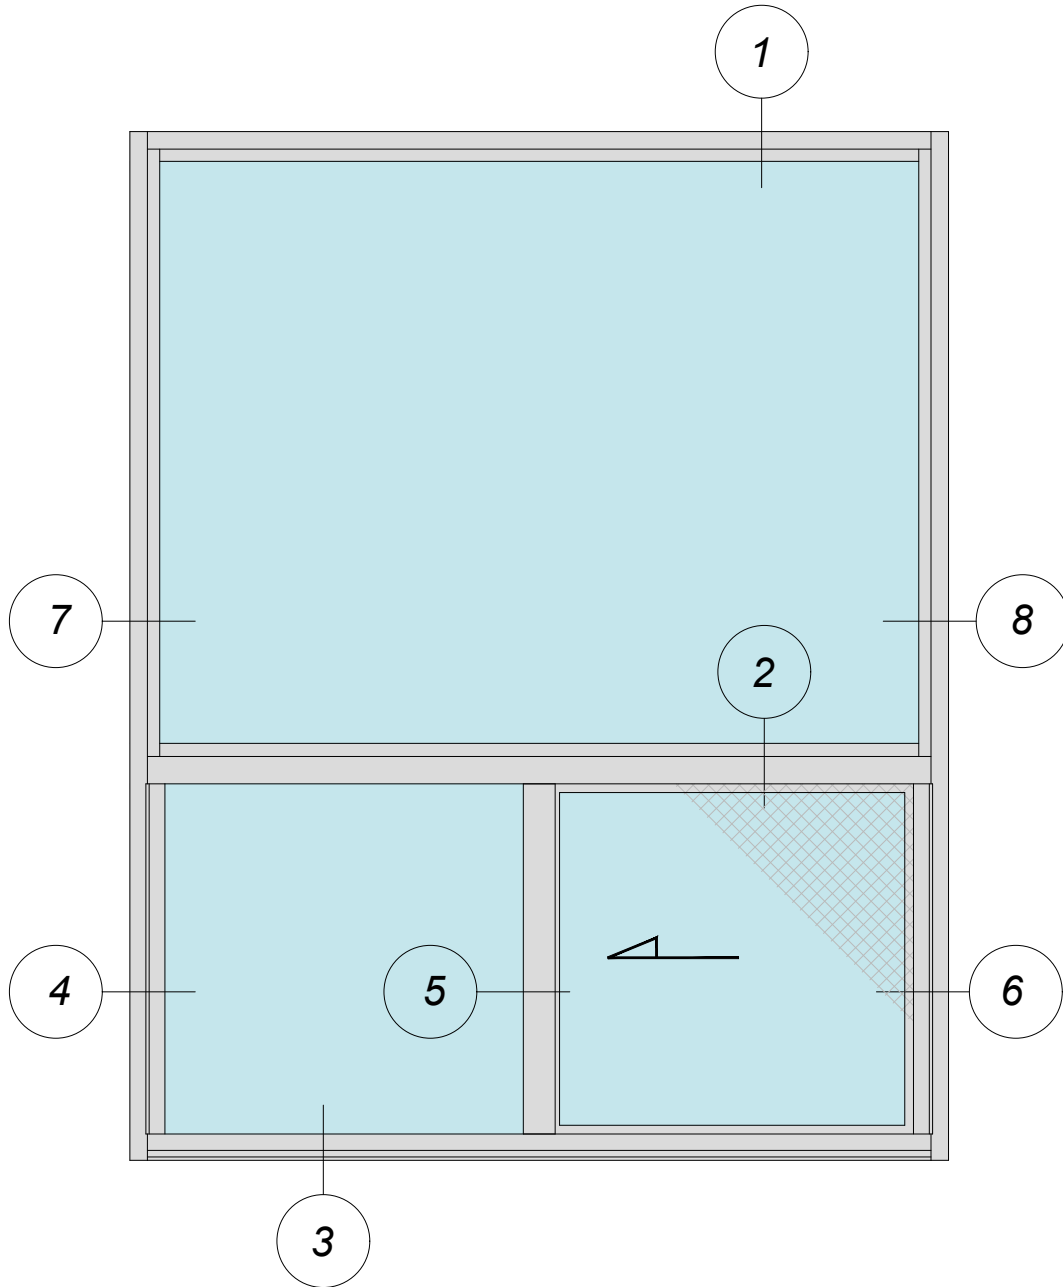

5 1/4" FIXED OVER SLIDER WINDOW-FACE SEALED
 OUTSIDE ELEVATION

5 1/4" FIXED OVER SLIDER WINDOW DETAIL

Manufacturer: Regal Aluminum Windows and Railings

Series: AW-5250

Name: AW-3000 5 1/4 "FoS"-Face Sealed

VERTICAL
SECTION

5 1/4" FIXED OVER SLIDER WINDOW DETAIL

Manufacturer: Regal Aluminum Windows and Railings

Series: AW-5250

Project: REGAL AW

Name: AW-3000 5 1/4 "FoS"-Face Sealed

Drawing Type: Category

Drawing reference: 02