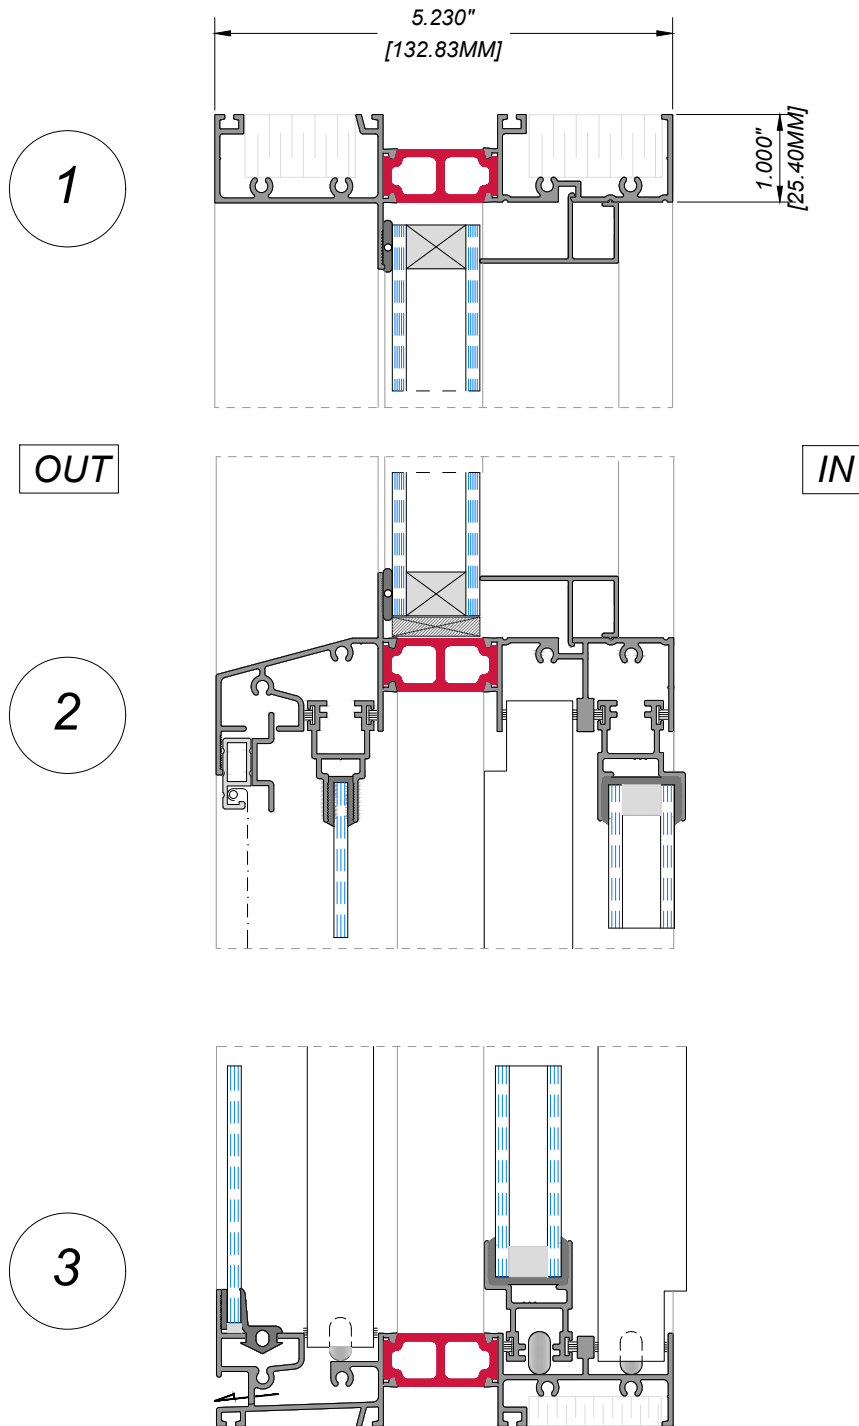

5 1/4" FIXED OVER SLIDER WINDOW-FACE SEALED
 OUTSIDE ELEVATION

5 1/4" FIXED OVER SLIDER WINDOW DETAIL

Manufacturer: Regal Aluminum Windows and Railings

Series: AW-5250

Name: AW-3000 5 1/4 "FoS"-Face Sealed

VERTICAL
SECTION

5 1/4" FIXED OVER SLIDER WINDOW DETAIL

Manufacturer: Regal Aluminum Windows and Railings

Series: AW-5250

Project: REGAL AW

Name: AW-3000 5 1/4 "FoS"-Face Sealed

Drawing Type: Category

Drawing reference: 02