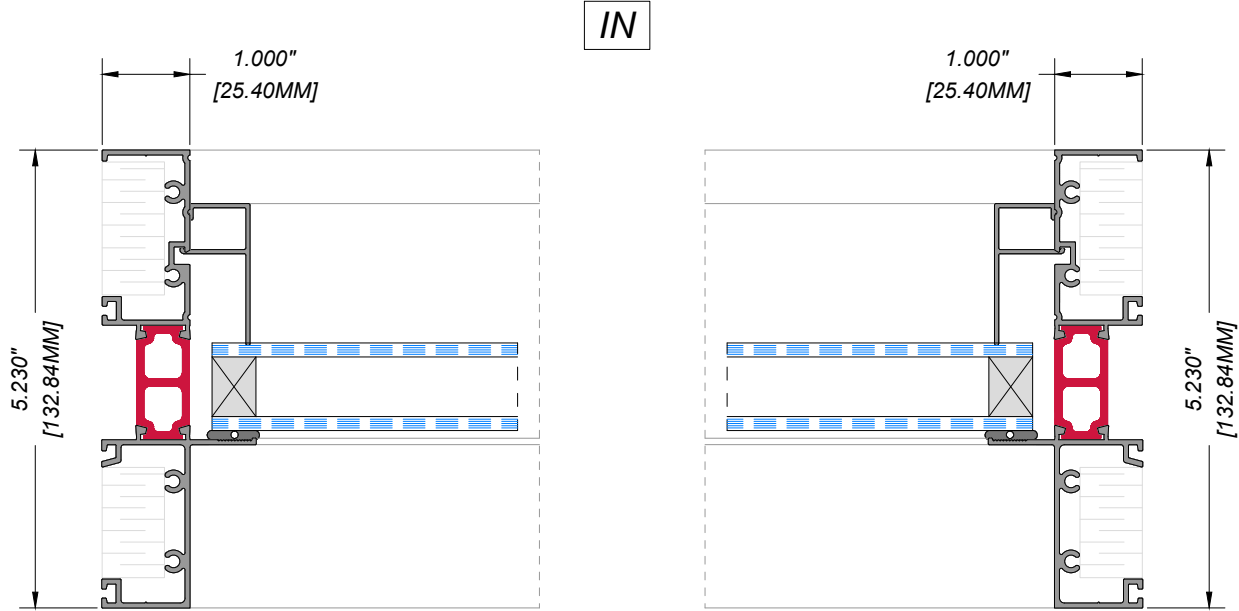

Date: 26/11/2020

177 Drumlin Circle, Concord, ON L4K 3E7
T. 905-738-4375 • 1-800-732-3339

regalaluminum.com | sales@regalaluminum.com

5 1/4" FIXED OVER SLIDER WINDOW-FACE SEALED

JAMB FIXED WINDOW DETAILS

HORIZONTAL SECTION