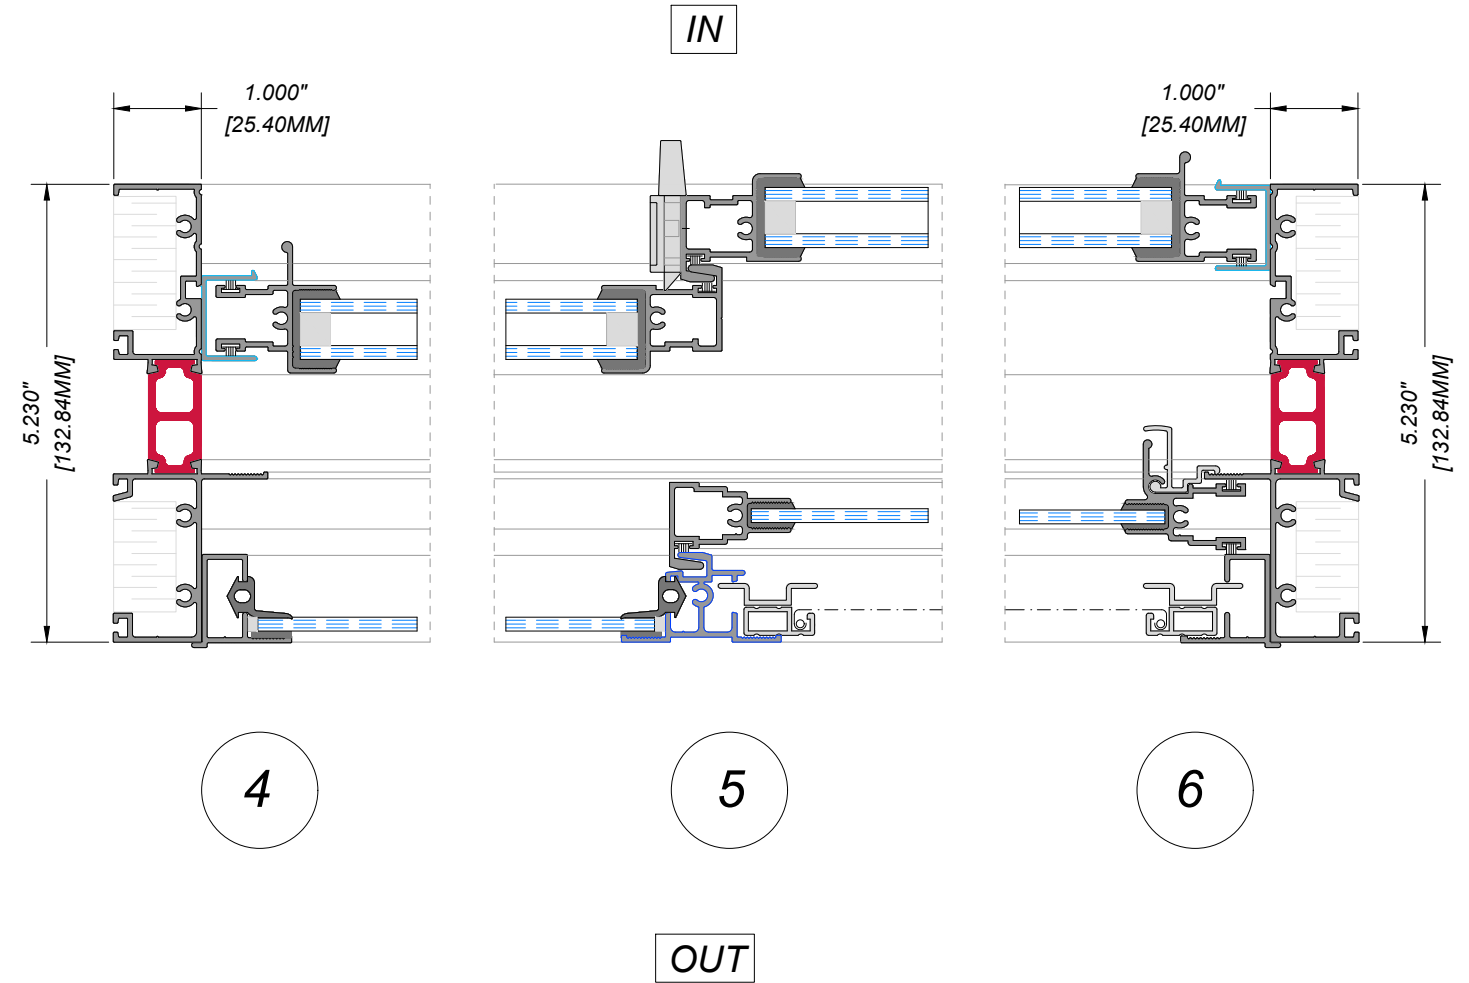

HORIZONTAL SECTION

5 1/4" FIXED OVER SLIDER WINDOW DETAIL

Manufacturer: Regal Aluminum Windows and Railings

Series: AW-5250

Name: AW-3000 5 1/4 "FoS"-Face Sealed

Drawing reference: 03

Project: REGAL AW

Drawing Type: Category