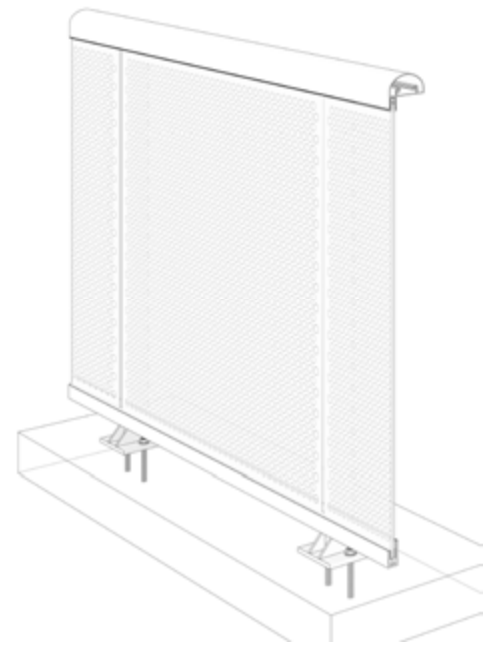

Notes:

1. Installation to be completed in accordance with manufacturer specifications.
2. Do not scale drawings.
3. Contractor notes: For product and company information visit Regalaluminum.com

1/4" PERFORATED PANEL RAILING RR-60A DETAIL

Manufacturer: Regal Aluminum Windows and Railings

Project: General

Regal Product Reference: RRPP0102

Drawing Type: Category

Drawing reference: RRPP0102

Date: 29/08/2020

REGAL

177 Drumlin Circle, Concord, ON L4K 3E7
T. 905-738-4375 • 1-800-732-3339

regalaluminum.com | sales@regalaluminum.com