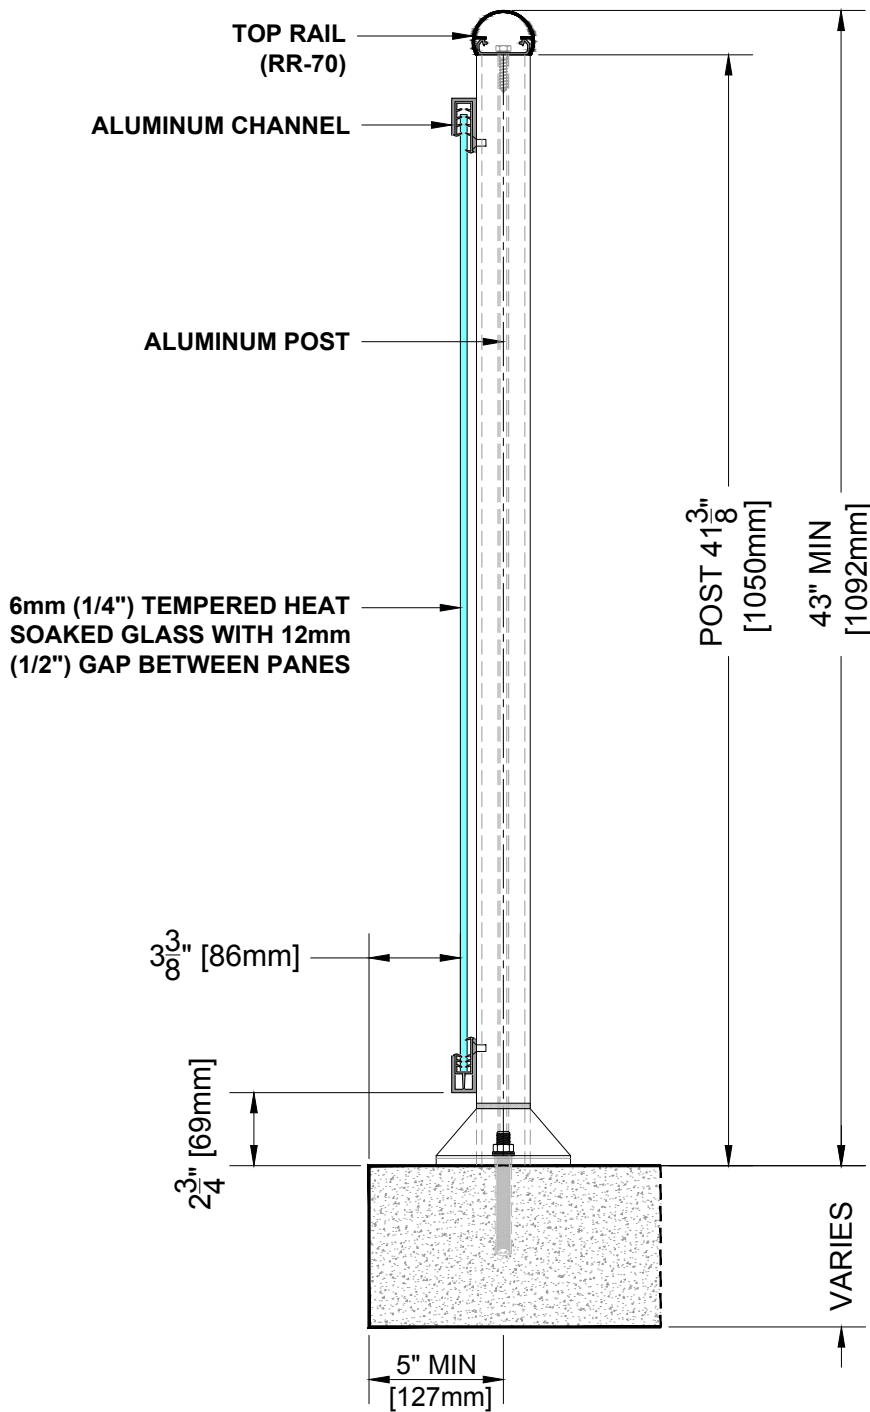

BALCONY RAILING SECTION