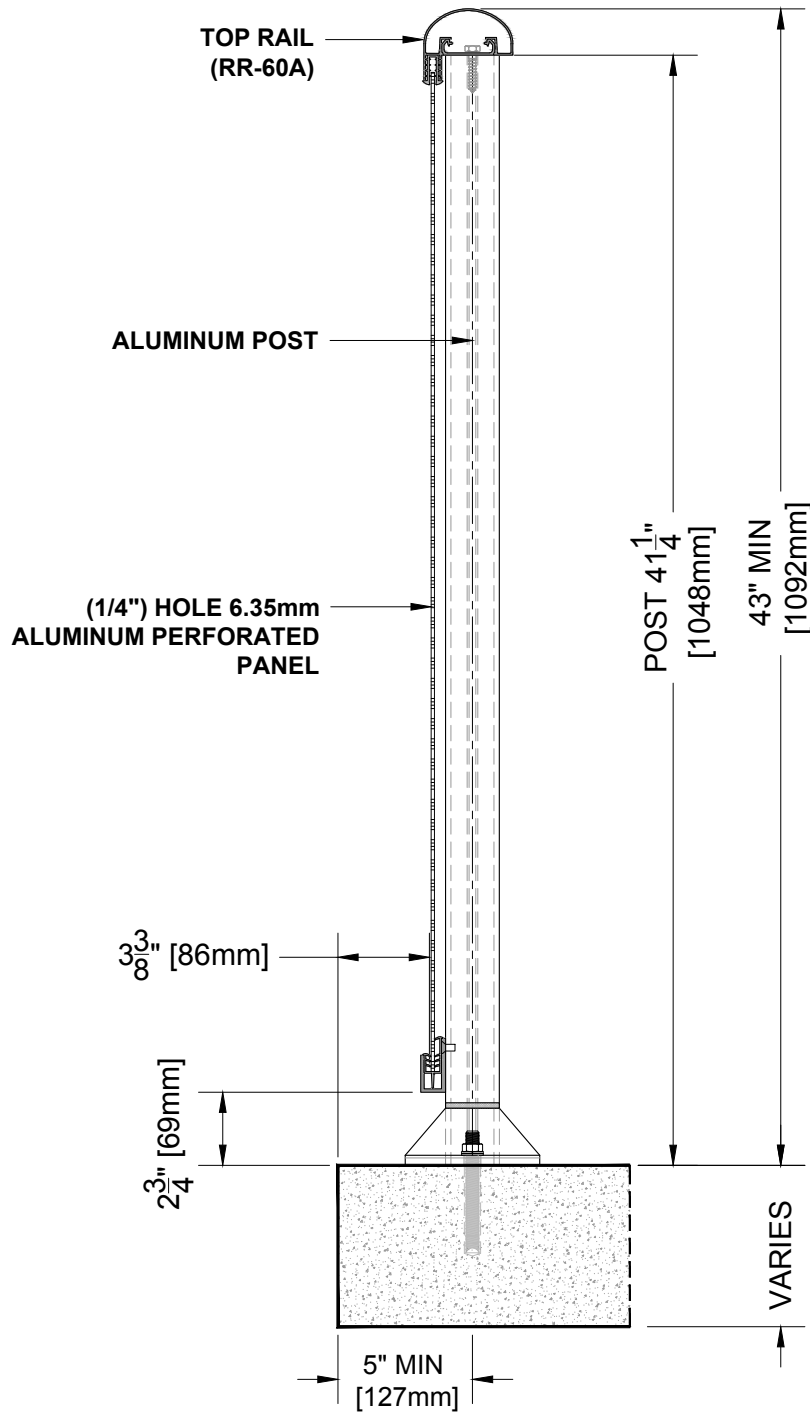

BALCONY RAILING SECTION