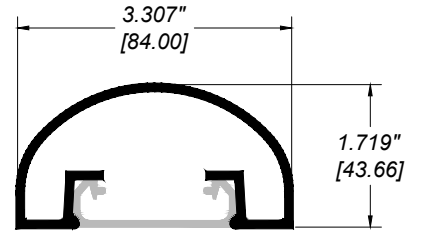

RR-60 TOP RAIL