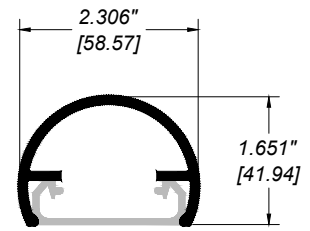

RR-70 TOP RAIL