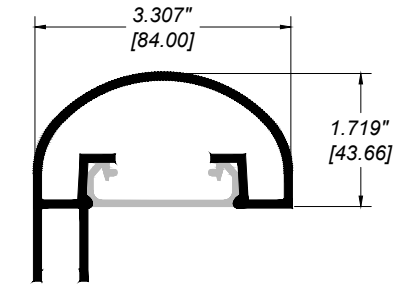

RR-60A TOP RAIL