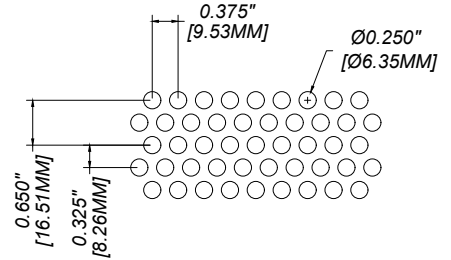

RR-60 TOP RAIL

1/4" HOLE PATTERN

Notes:

1. Installation to be completed in accordance with manufacturer specifications.
2. Do not scale drawings.
3. Contractor notes: For product and company information visit [Regalaluminum.com](http://Regalaluminum.com)