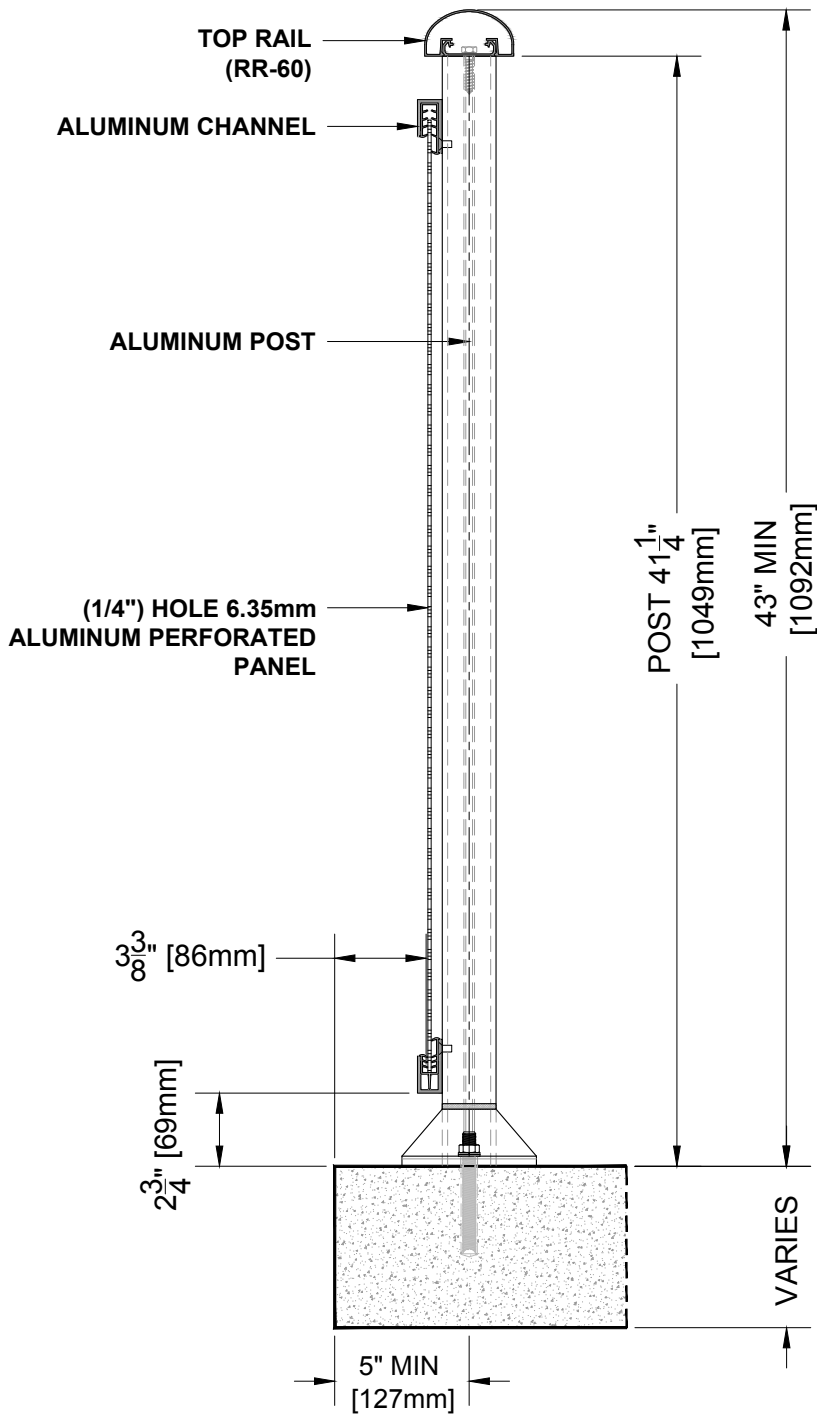

BALCONY RAILING SECTION