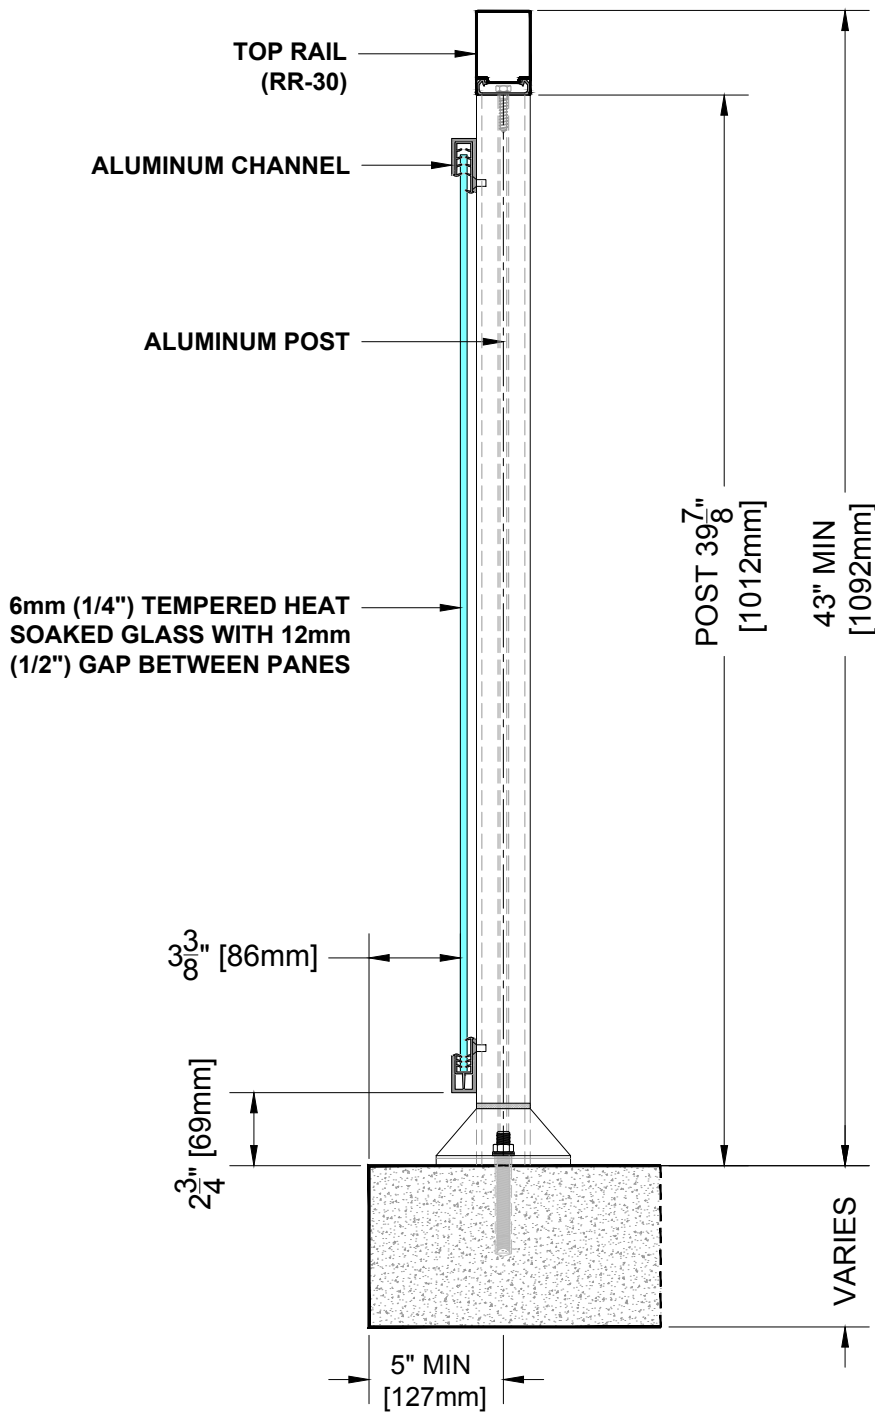

BALCONY RAILING SECTION