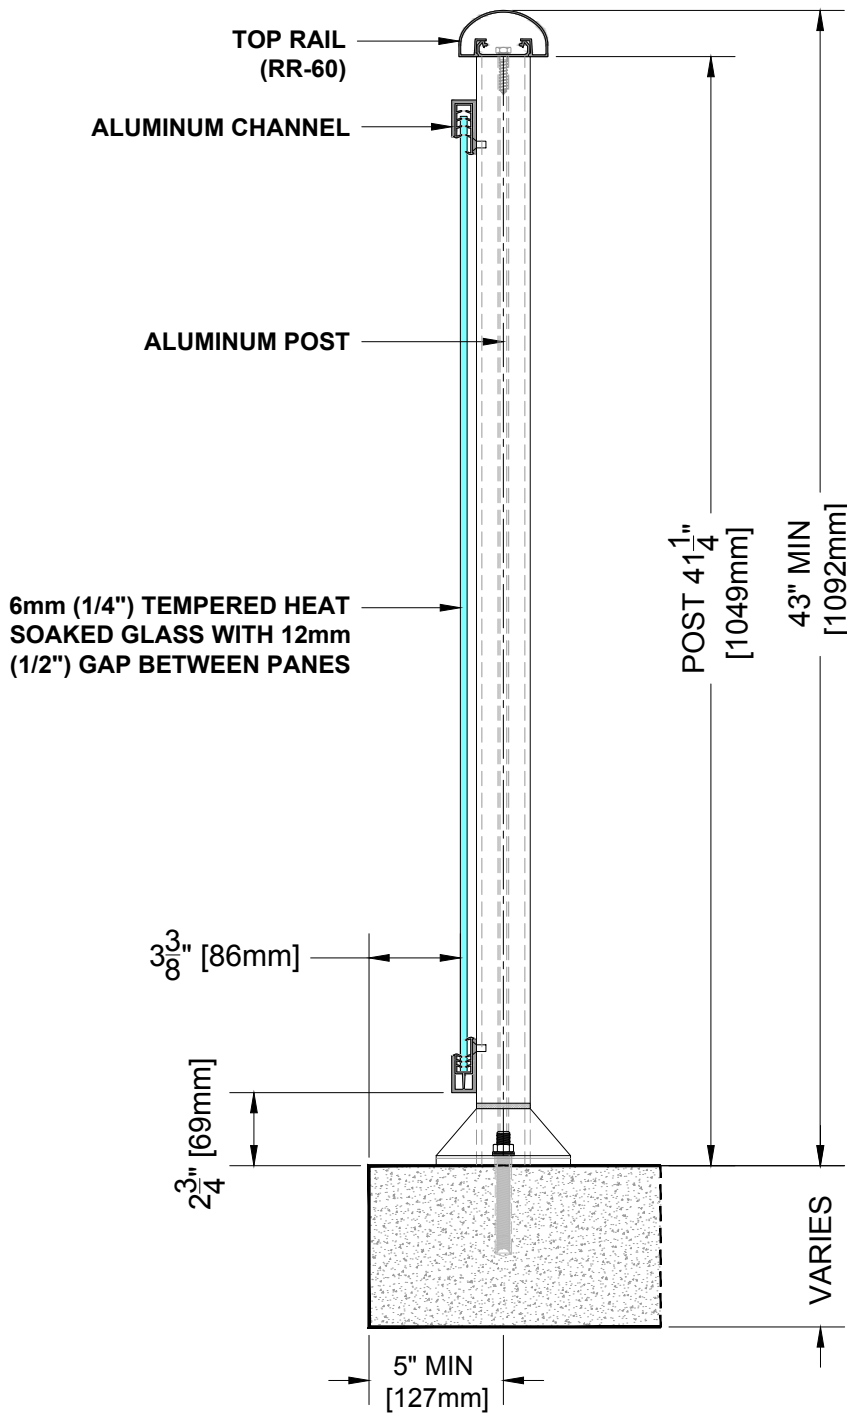

BALCONY RAILING SECTION

RR-60 TOP RAIL