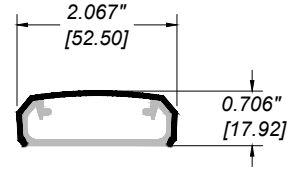

RR-40 TOP RAIL