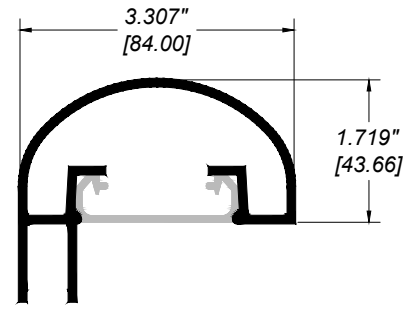

RR-60A TOP RAIL