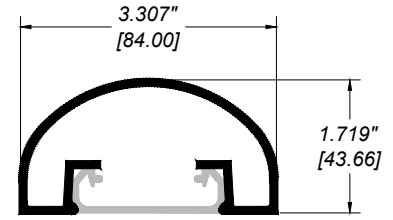

RR-60 TOP RAIL