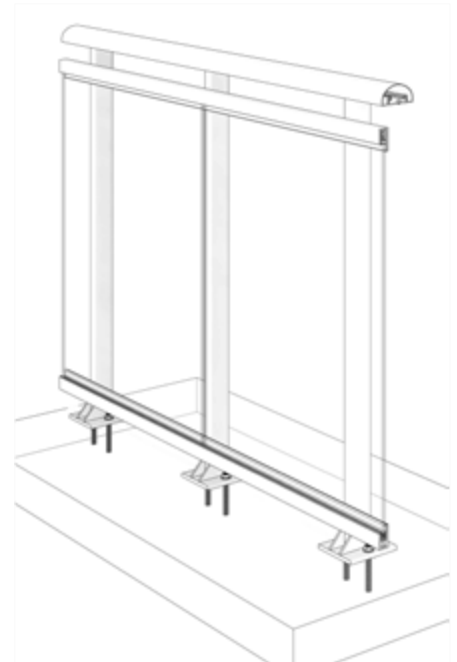

Notes:

1. Installation to be completed in accordance with manufacturer specifications.
2. Do not scale drawings.
3. Contractor notes: For product and company information visit Regalaluminum.com

GLASS RAILING RR-60 DETAIL

Manufacturer: Regal Aluminum Windows and Railings

Project: General

Regal Product Reference: RRF0101

Drawing Type: Category

Drawing reference: RRF0101

Date: 29/08/2020

REGAL

177 Drumlin Circle, Concord, ON L4K 3E7
T. 905-738-4375 • 1-800-732-3339

regalaluminum.com | sales@regalaluminum.com