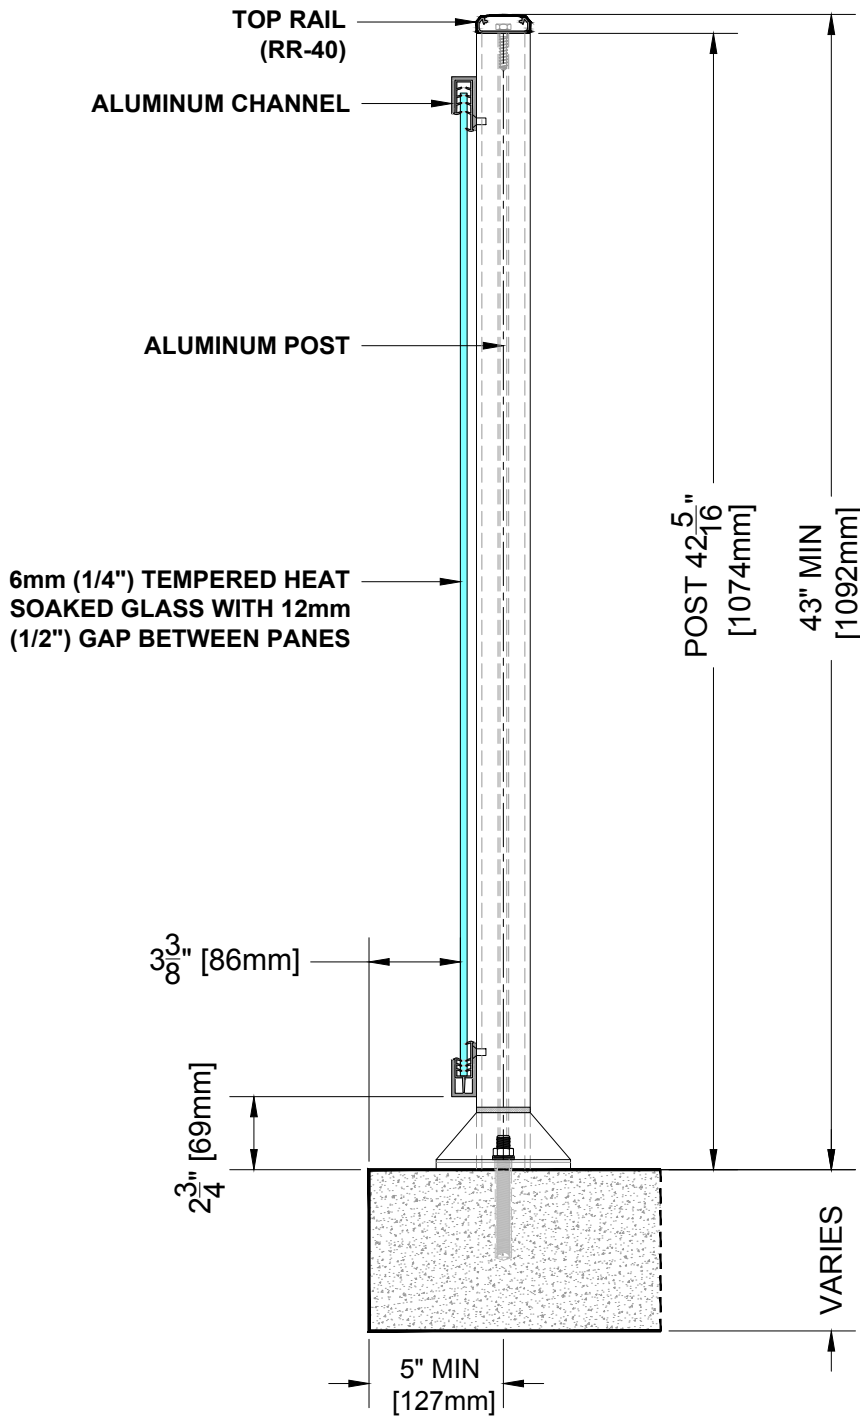

BALCONY RAILING SECTION