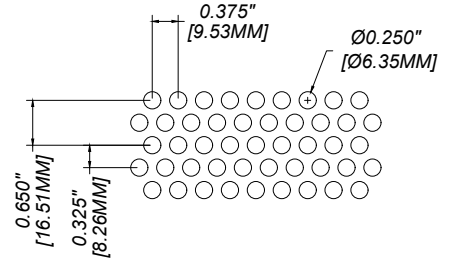

**RR-60A TOP RAIL**

**1/4" HOLE PATTERN**

**Notes:**

1. Installation to be completed in accordance with manufacturer specifications.
2. Do not scale drawings.
3. Contractor notes: For product and company information visit [Regalaluminum.com](http://Regalaluminum.com)