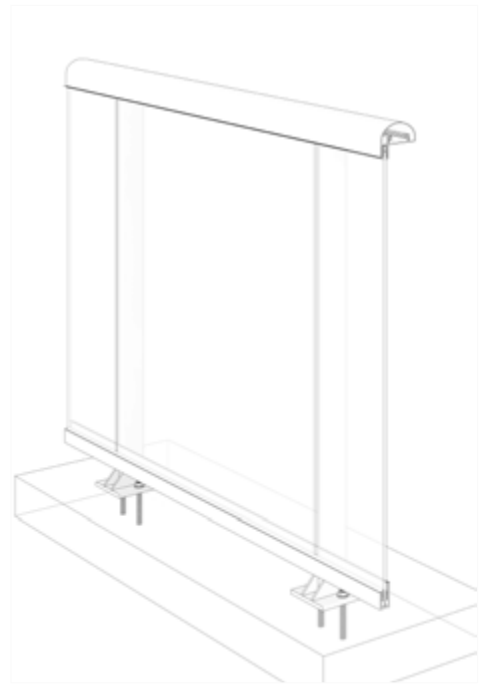

Notes:

1. Installation to be completed in accordance with manufacturer specifications.
2. Do not scale drawings.
3. Contractor notes: For product and company information visit Regalaluminum.com

GLASS RAILING RR-60A DETAIL

Manufacturer: Regal Aluminum Windows and Railings	
Project: General	
Regal Product Reference: RRF0102	Drawing Type: Category
Drawing reference: RRF0102	Date: 29/08/2020

REGAL

177 Drumlin Circle, Concord, ON L4K 3E7
T. 905-738-4375 • 1-800-732-3339

regalaluminum.com | sales@regalaluminum.com