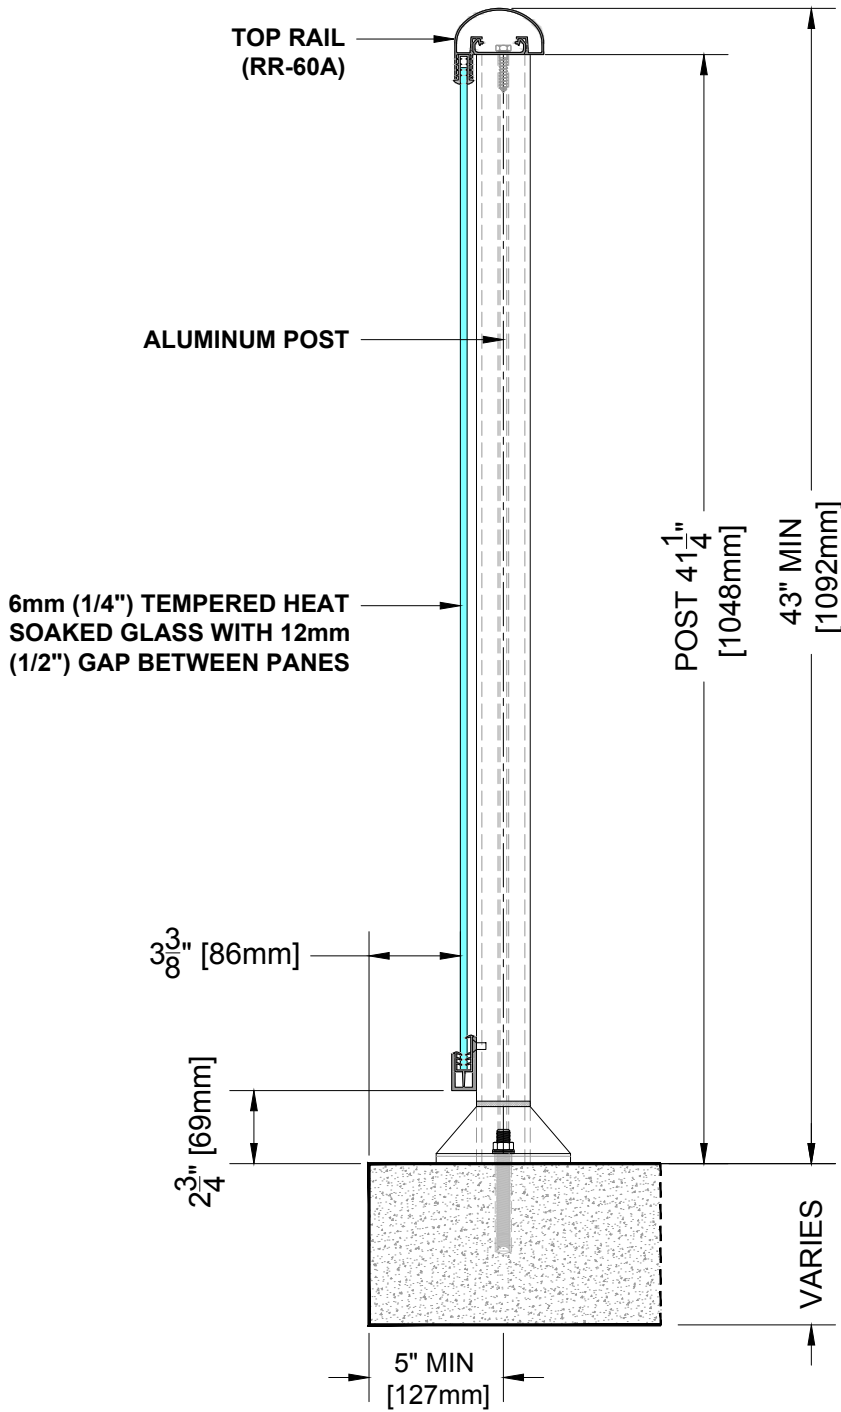

BALCONY RAILING SECTION