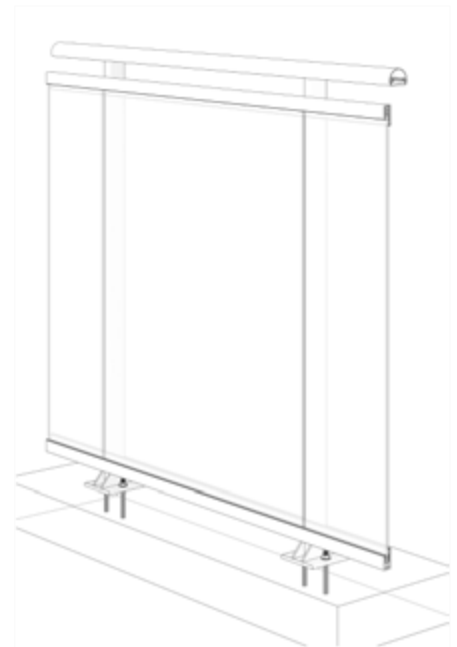

Notes:

1. Installation to be completed in accordance with manufacturer specifications.
2. Do not scale drawings.
3. Contractor notes: For product and company information visit Regalaluminum.com

GLASS RAILING RR-70 DETAIL

Manufacturer: Regal Aluminum Windows and Railings

Project: General

Regal Product Reference: RRF0107

Drawing Type: Category

Drawing reference: RRF0107

Date: 29/08/2020

REGAL

177 Drumlin Circle, Concord, ON L4K 3E7
T. 905-738-4375 • 1-800-732-3339

regalaluminum.com | sales@regalaluminum.com