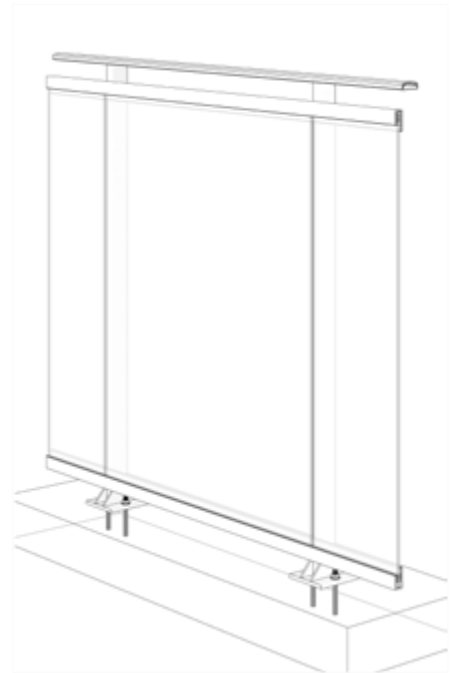

Notes:

1. Installation to be completed in accordance with manufacturer specifications.
2. Do not scale drawings.
3. Contractor notes: For product and company information visit Regalaluminum.com

GLASS RAILING RR-40 DETAIL

Manufacturer: Regal Aluminum Windows and Railings

Project: General

Regal Product Reference: RRF0103

Drawing Type: Category

Drawing reference: RRF0103

Date: 29/08/2020

REGAL

177 Drumlin Circle, Concord, ON L4K 3E7
T. 905-738-4375 • 1-800-732-3339

regalaluminum.com | sales@regalaluminum.com