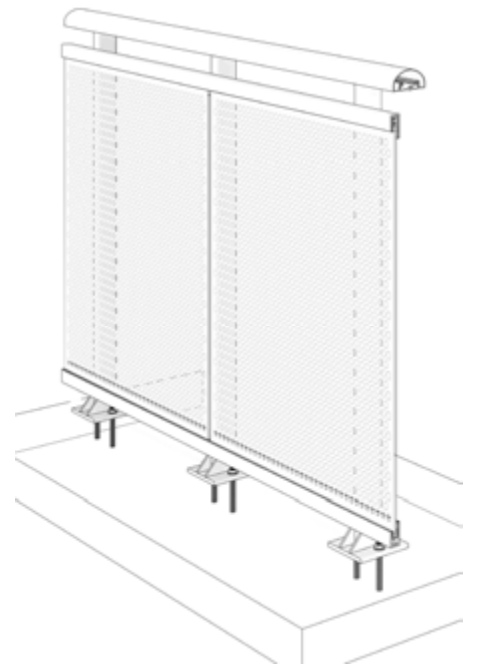

Notes:

1. Installation to be completed in accordance with manufacturer specifications.
2. Do not scale drawings.
3. Contractor notes: For product and company information visit Regalaluminum.com

1/4" PERFORATED PANEL RAILING RR-60 DETAIL

Manufacturer: Regal Aluminum Windows and Railings

Project: General

Regal Product Reference: RRPP0101

Drawing Type: Category

Drawing reference: RRPP0101

Date: 29/08/2020

REGAL

177 Drumlin Circle, Concord, ON L4K 3E7
T. 905-738-4375 • 1-800-732-3339

regalaluminum.com | sales@regalaluminum.com