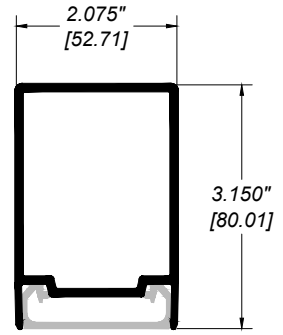

RR-30 TOP RAIL