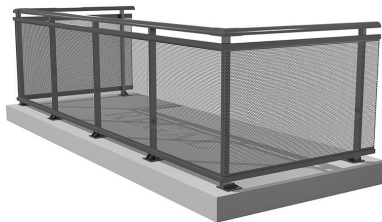

PERFORATED SIMULATED GLASS