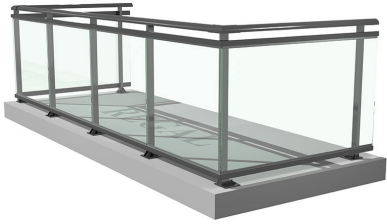

GLASS TYPES

CLEAR GLASS