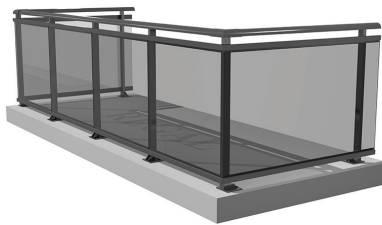

GLASS TYPES

GREY GLASS

*Actual glass color may vary from the images shown. Every monitor or mobile display has a different capability to display colors, and every individual may see these colors differently. In addition, images shown are rendering. Contact us to request glass samples for accurate representation.