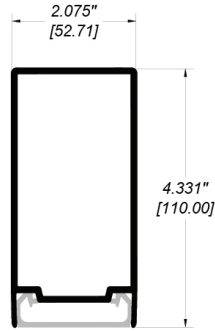

TOP RAILS

RRTR - RR10

RRTR - RR20

RRTR - RR40

RRTR - RR60

RRTR - RR60A

RRTR - RR70

RRTR - RR80

RRTR - RR90

RRTR - RR100