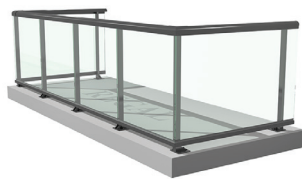

GLASS RAILING

RR-3000G GLASS RAILING

- Post dimensions of 50.8mm x 31.75mm (1 1/4" x 2") & 38mm x 38mm (1 1/2" x 1 1/2")
- Top or side mounted options available
- Extruded screw spline joinery
- Interior or Exterior glazed panels
- Ideal for high-rise buildings
- Accepts 6mm, 8mm, 10mm Tempered / Heat soaked / Laminated
- Available with clear, tinted, acid etched, patterned, digitally printed (Bird friendly)
- Available with multiple top rail designs: RR10, RR60, RR60A, RR70
- Tested to CSA & OBC requirements
- Finish in Duracron, Acrynar, Duranar (XL) and Anodized

RRG01 - RR60
General Top Mounted
Clear Glass Panels

RRG01 - RR60A
General Top Mounted
Clear Glass Panels

RRG02 - RR60
General Side Mounted
Clear Glass Panels

RRG02 - RR60A
General Side Mounted
Clear Glass Panels