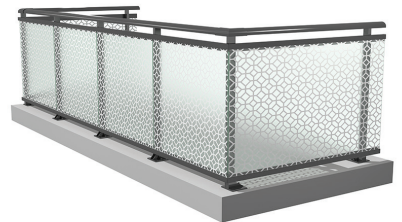

DIGITAL PRINTED FROSTED GLASS