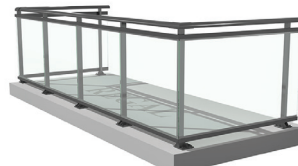

RRG01 - RR60
General Top Mounted
Clear Glass Panels

RRG01 - RR60A
General Top Mounted
Clear Glass Panels

RRG02 - RR60
General Side Mounted
Clear Glass Panels

RRG02 - RR60A
General Side Mounted
Clear Glass Panels

GLASS RAILING

RRG03 - RR60
Asymmetrical Top Mounted
Clear Glass Panels

RRG03 - RR60A
Asymmetrical Top Mounted
Clear Glass Panels

RRG04 - RR60
Top Mounted Overhung
Clear Glass Panels

RRG04 - RR60A
Top Mounted Overhung
Clear Glass Panels

RRG06 - RR60
Adjustable Side Mounted
Clear Glass Panels

RRG06 - RR60A
Adjustable Side Mounted
Clear Glass Panels

RRG07 - RR60
Adjustable Top Mounted
Clear Glass Panels

RRG07 - RR60A
Adjustable Top Mounted
Clear Glass Panels