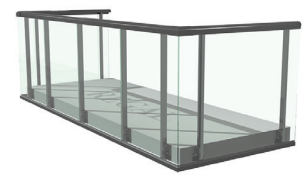

GLASS RAILING

RR-3000G GLASS RAILING

- Post dimensions of 50.8mm x 31.75mm (1 1/4" x 2") & 38mm x 38mm (1 1/2" x 1 1/2")
- Top or side mounted options available
- Extruded screw spline joinery
- Interior or Exterior glazed panels
- Ideal for high-rise buildings
- Accepts 6mm, 8mm, 10mm Tempered / Heat soaked / Laminated
- Available with clear, tinted, acid etched, patterned, digitally printed (Bird friendly)
- Available with multiple top rail designs: RR10, RR60, RR60A, RR70
- Tested to CSA & OBC requirements
- Finish in Duracron, Acrynar, Duranar (XL) and Anodized

RRG01 - RR60
General Top Mounted
Clear Glass Panels

RRG01 - RR60A
General Top Mounted
Clear Glass Panels

RRG02 - RR60
General Side Mounted
Clear Glass Panels

RRG02 - RR60A
General Side Mounted
Clear Glass Panels