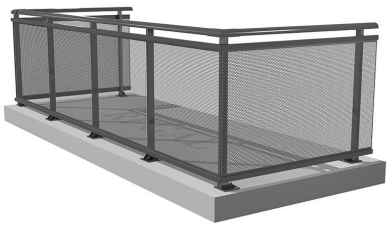

BRONZE GLASS