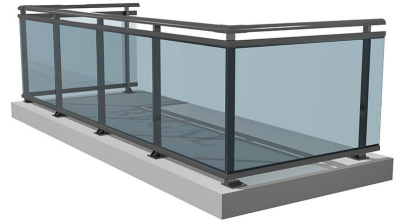

GLASS TYPES

BLUE GLASS

*Actual glass color may vary from the images shown. Every monitor or mobile display has a different capability to display colors, and every individual may see these colors differently. In addition, images shown are rendering. Contact us to request glass samples for accurate representation.