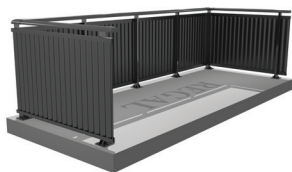

RRFP08 - RR60
Parapet Side Mounted - 3.5"

RRFP08 - RR60A
Parapet Side Mounted - 3.5"

RRFP09 - RR60
Parapet Side Mounted - 5"

RRFP09 - RR60A
Parapet Side Mounted - 5"

RR60 - Corrugated Panel
General Top Mounted