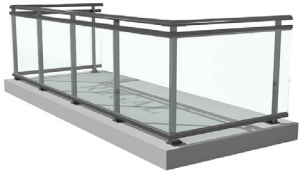

GLASS RAILING

RR-3000G GLASS RAILING

- Post dimensions of 50.8mm x 31.75mm (1 1/4" x 2") & 38mm x 38mm (1 1/2" x 1 1/2")
- Top or side mounted options available
- Extruded screw spline joinery
- Interior or Exterior glazed panels
- Ideal for high-rise buildings
- Accepts 6mm, 8mm, 10mm Tempered / Heat soaked / Laminated
- Available with clear, tinted, acid etched, patterned, digitally printed (Bird friendly)
- Available with multiple top rail designs: RR10, RR60, RR60A, RR70
- Tested to CSA & OBC requirements
- Finish in Duracron, Acrynar, Duranar (XL) and Anodized

RRG01 - RR60
General Top Mounted
Clear Glass Panels

RRG01 - RR60A
General Top Mounted
Clear Glass Panels

RRG02 - RR60
General Side Mounted
Clear Glass Panels

RRG02 - RR60A
General Side Mounted
Clear Glass Panels

GLASS RAILING

RRG03 - RR60
Asymmetrical Top Mounted
Clear Glass Panels

RRG03 - RR60A
Asymmetrical Top Mounted
Clear Glass Panels

RRG04 - RR60
Top Mounted Overhung
Clear Glass Panels

RRG04 - RR60A
Top Mounted Overhung
Clear Glass Panels