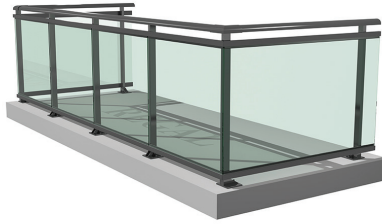

GREEN GLASS