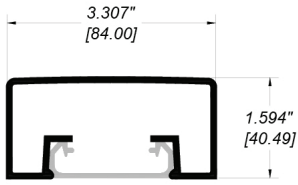

TOP RAILS

RRTR - RR10