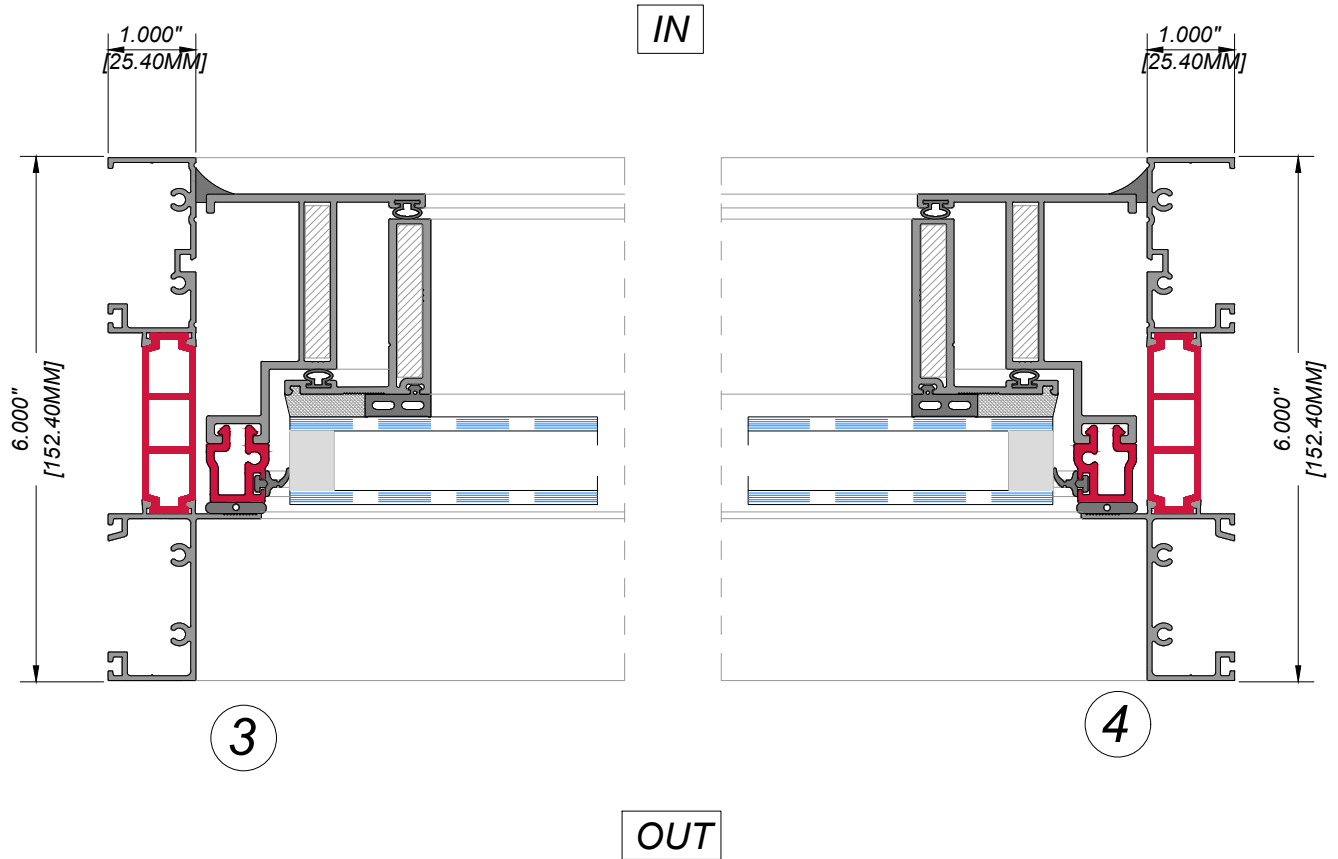

6" FRAME-LESS SINGLE AWNING WINDOW

Manufacturer: Regal Aluminum Windows and Railings

Series: AW-6000

Name: AW-6000 6 "AWNING"

Drawing reference: 03

Project: REGAL AW

Drawing Type: Category

Date: 26/11/2020