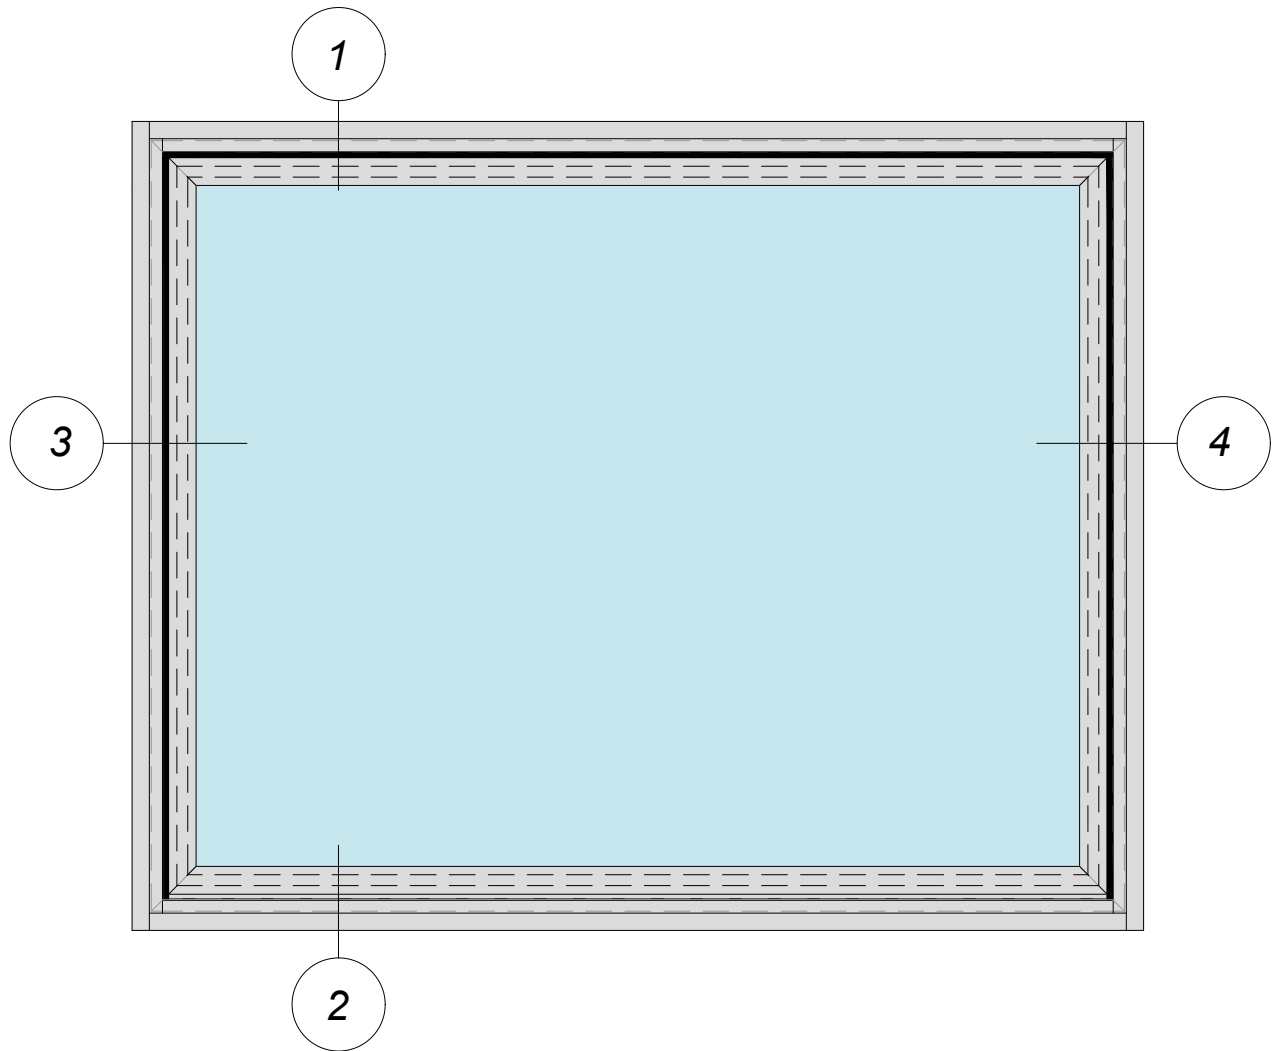

6" FRAME-LESS SINGLE AWNING WINDOW

OUTSIDE ELEVATION

6" FRAME-LESS SINGLE AWNING WINDOW

Manufacturer: Regal Aluminum Windows and Railings

Series: AW-6000

Name: AW-6000 6 "AWNING"

Drawing reference: 01

Project: REGAL AW