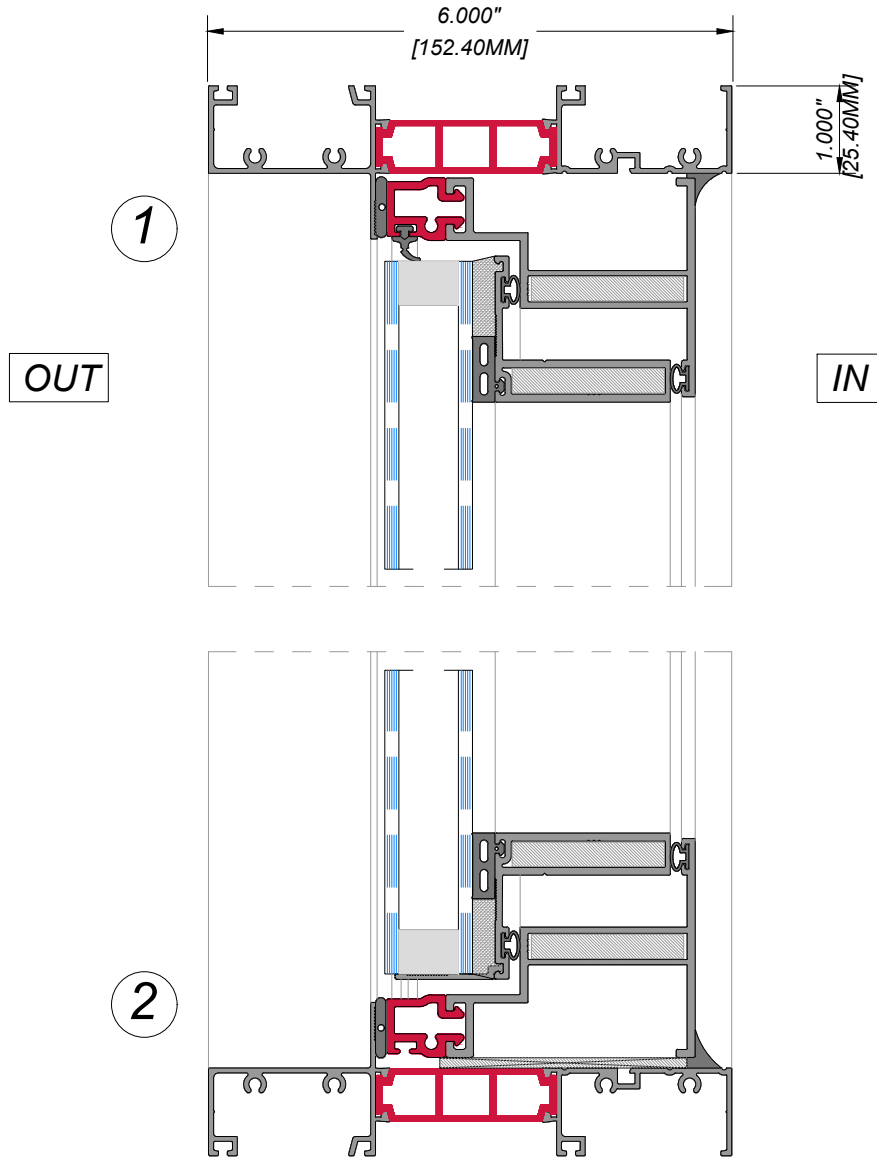

6" FRAME-LESS SINGLE AWNING WINDOW

OUTSIDE ELEVATION

6" FRAME-LESS SINGLE AWNING WINDOW

Manufacturer: Regal Aluminum Windows and Railings

Series: AW-6000

Name: AW-6000 6 "AWNING"

Drawing reference: 01

Project: REGAL AW

VERTICAL SECTION

6" FRAME-LESS SINGLE AWNING WINDOW

Manufacturer: Regal Aluminum Windows and Railings

Series: AW-6000

Project: REGAL AW

Name: AW-6000 6 "AWNING"

Drawing Type: Category

Drawing reference: 02